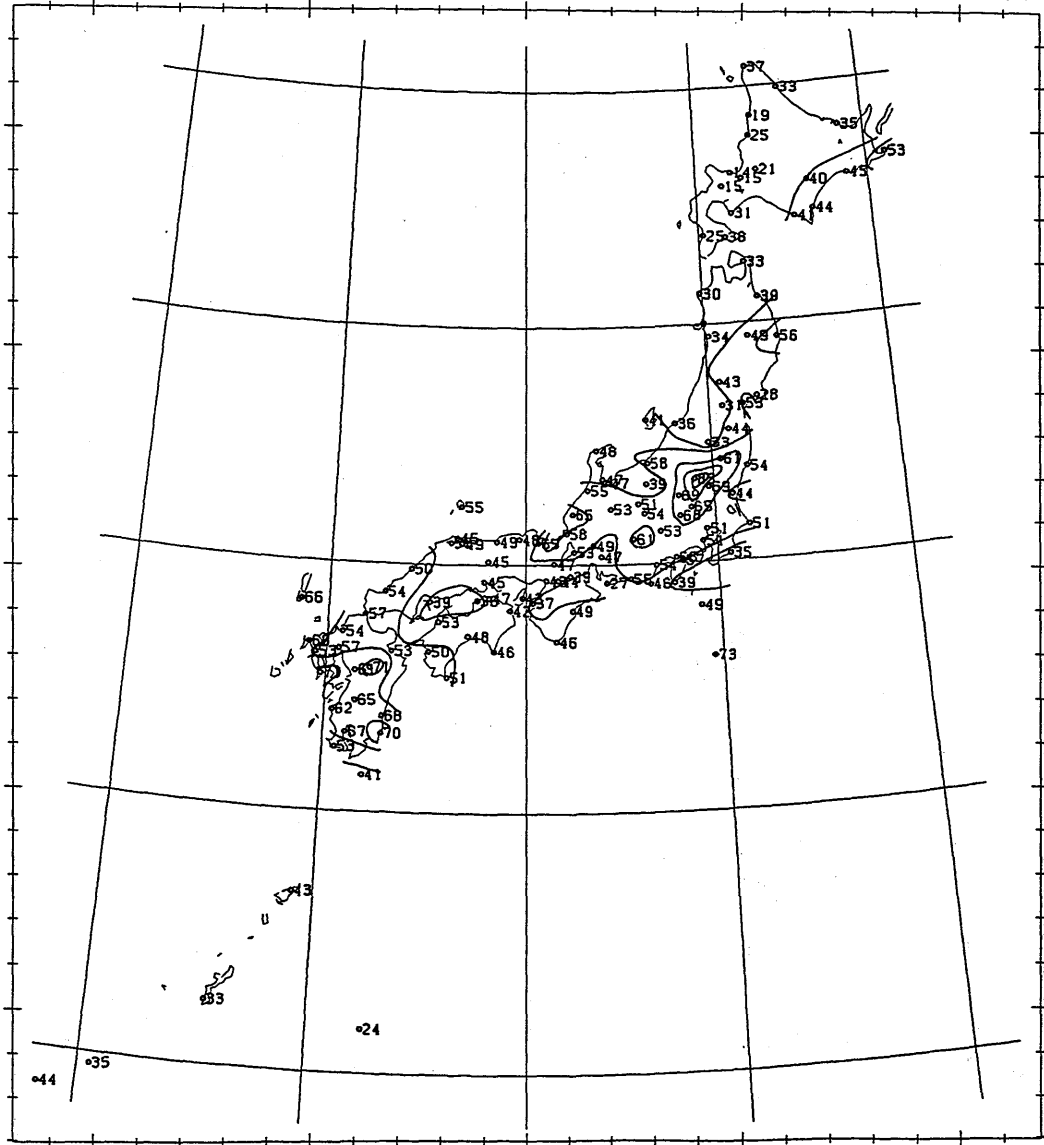

図5 5CP-D出現率の空間分布（5月31日～10月27日）

SCP-DAY (%) N031(0531-0604) 5-DAY MEAN, 30-YEAR MEAN (1961-1990)

SCP-DAY (%) N032(0605-0609) 5-DAY MEAN, 30-YEAR MEAN (1961-1990)

SCP-DAY (%) N034(0615-0619) 5-DAY MEAN, 30-YEAR MEAN (1961-1990)

SCP-DAY (%) N035(0620-0624) 5-DAY MEAN, 30-YEAR MEAN (1961-1990)

SCP-DAY (%) N036(0625-0629) 5-DAY MEAN, 30-YEAR MEAN (1961-1990)

SCP-DAY (%) N037(0630-0704) 5-DAY MEAN, 30-YEAR MEAN (1961-1990)

SCP-DAY (%) N038(0705-0709) 5-DAY MEAN, 30-YEAR MEAN (1961-1990)

SCP-DAY (%) N039(0710-0714) 5-DAY MEAN, 30-YEAR MEAN (1961-1990)

SCP-DAY (%) N040(0715-0719) 5-DAY MEAN, 30-YEAR MEAN (1961-1990)

SCP-DAY (%) N041(0720-0724) 5-DAY MEAN, 30-YEAR MEAN (1961-1990)

SCP-DAY (%) N042(0725-0729) 5-DAY MEAN, 30-YEAR MEAN (1961-1990)

SCP-DAY (%) N043(0730-0803) 5-DAY MEAN, 30-YEAR MEAN (1961-1990)

SCP-DAY (%) N044(0804-0808) 5-DAY MEAN, 30-YEAR MEAN (1961-1990)

SCP-DAY (%) N045(0809-0813) 5-DAY MEAN, 30-YEAR MEAN (1961-1990)

SCP-DAY (%) N046(0814-0818) 5-DAY MEAN, 30-YEAR MEAN (1961-1990)