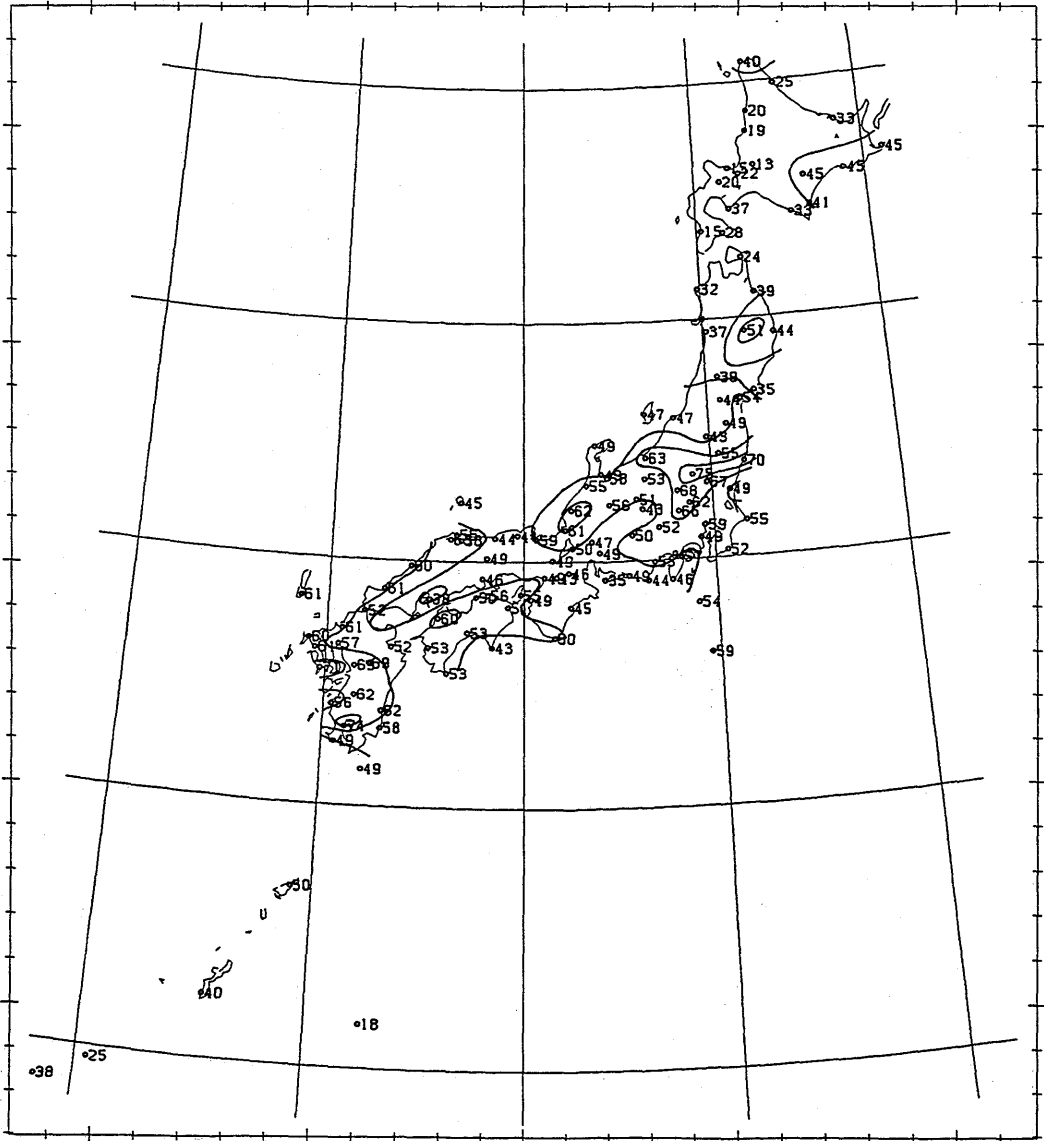

図5 5CP-D出現率の空間分布（5月31日～10月27日）

SCP-DAY (%) N031(0531-0604) 5-DAY MEAN, 30-YEAR MEAN (1961-1990)

SCP-DAY (%) N032(0605-0609) 5-DAY MEAN, 30-YEAR MEAN (1961-1990)

SCP-DAY (%) N034(0615-0619) 5-DAY MEAN, 30-YEAR MEAN (1961-1990)

SCP-DAY (%) N035(0620-0624) 5-DAY MEAN, 30-YEAR MEAN (1961-1990)

SCP-DAY (%) N036(0625-0629) 5-DAY MEAN, 30-YEAR MEAN (1961-1990)

SCP-DAY (%) N037(0630-0704) 5-DAY MEAN, 30-YEAR MEAN (1961-1990)

SCP-DAY (%) N038(0705-0709) 5-DAY MEAN, 30-YEAR MEAN (1961-1990)

SCP-DAY (%) N039(0710-0714) 5-DAY MEAN, 30-YEAR MEAN (1961-1990)

SCP-DAY (%) N040(0715-0719) 5-DAY MEAN, 30-YEAR MEAN (1961-1990)

SCP-DAY (%) N041(0720-0724) 5-DAY MEAN, 30-YEAR MEAN (1961-1990)

SCP-DAY (%) N042(0725-0729) 5-DAY MEAN, 30-YEAR MEAN (1961-1990)

SCP-DAY (%) N043(0730-0803) 5-DAY MEAN, 30-YEAR MEAN (1961-1990)

SCP-DAY (%) N044(0804-0808) 5-DAY MEAN, 30-YEAR MEAN (1961-1990)

SCP-DAY (%) N045(0809-0813) 5-DAY MEAN, 30-YEAR MEAN (1961-1990)

SCP-DAY (%) N046(0814-0818) 5-DAY MEAN, 30-YEAR MEAN (1961-1990)