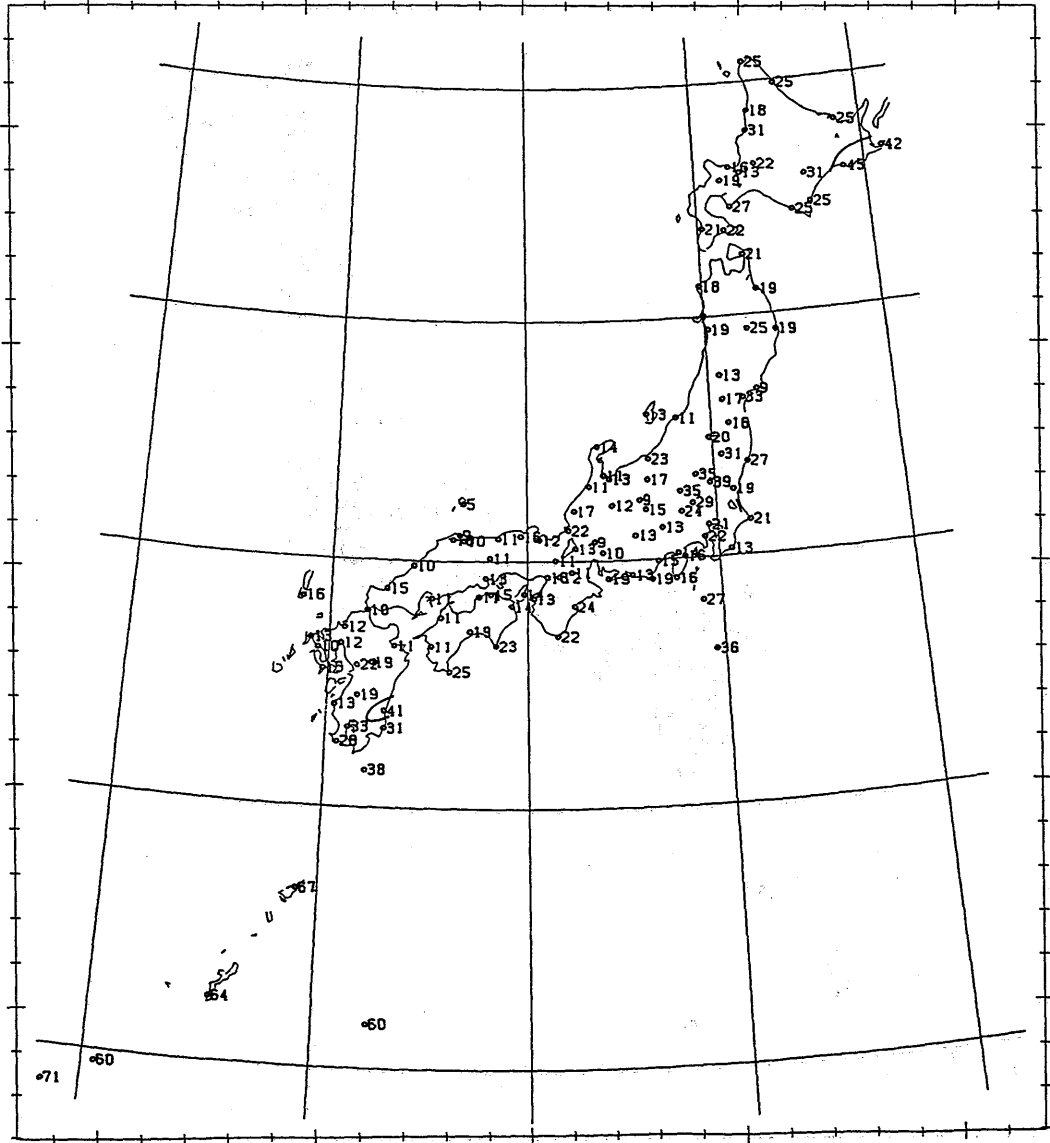

図5 5CP-D出現率の空間分布（5月31日～10月27日）

SCP-DAY (%) N031(0531-0604) 5-DAY MEAN, 30-YEAR MEAN (1961-1990)

SCP-DAY (%) N032(0605-0609) 5-DAY MEAN, 30-YEAR MEAN (1961-1990)

SCP-DAY (%) N034(0615-0619) 5-DAY MEAN, 30-YEAR MEAN (1961-1990)

SCP-DAY (%) N035(0620-0624) 5-DAY MEAN, 30-YEAR MEAN (1961-1990)

SCP-DAY (%) N036(0625-0629) 5-DAY MEAN, 30-YEAR MEAN (1961-1990)

SCP-DAY (%) N037(0630-0704) 5-DAY MEAN, 30-YEAR MEAN (1961-1990)

SCP-DAY (%) N038(0705-0709) 5-DAY MEAN, 30-YEAR MEAN (1961-1990)

SCP-DAY (%) N039(0710-0714) 5-DAY MEAN, 30-YEAR MEAN (1961-1990)

SCP-DAY (%) N040(0715-0719) 5-DAY MEAN, 30-YEAR MEAN (1961-1990)

SCP-DAY (%) N041(0720-0724) 5-DAY MEAN, 30-YEAR MEAN (1961-1990)

SCP-DAY (%) N042(0725-0729) 5-DAY MEAN, 30-YEAR MEAN (1961-1990)

SCP-DAY (%) N043(0730-0803) 5-DAY MEAN, 30-YEAR MEAN (1961-1990)

SCP-DAY (%) N044(0804-0808) 5-DAY MEAN, 30-YEAR MEAN (1961-1990)

SCP-DAY (%) N045(0809-0813) 5-DAY MEAN, 30-YEAR MEAN (1961-1990)

SCP-DAY (%) N046(0814-0818) 5-DAY MEAN, 30-YEAR MEAN (1961-1990)