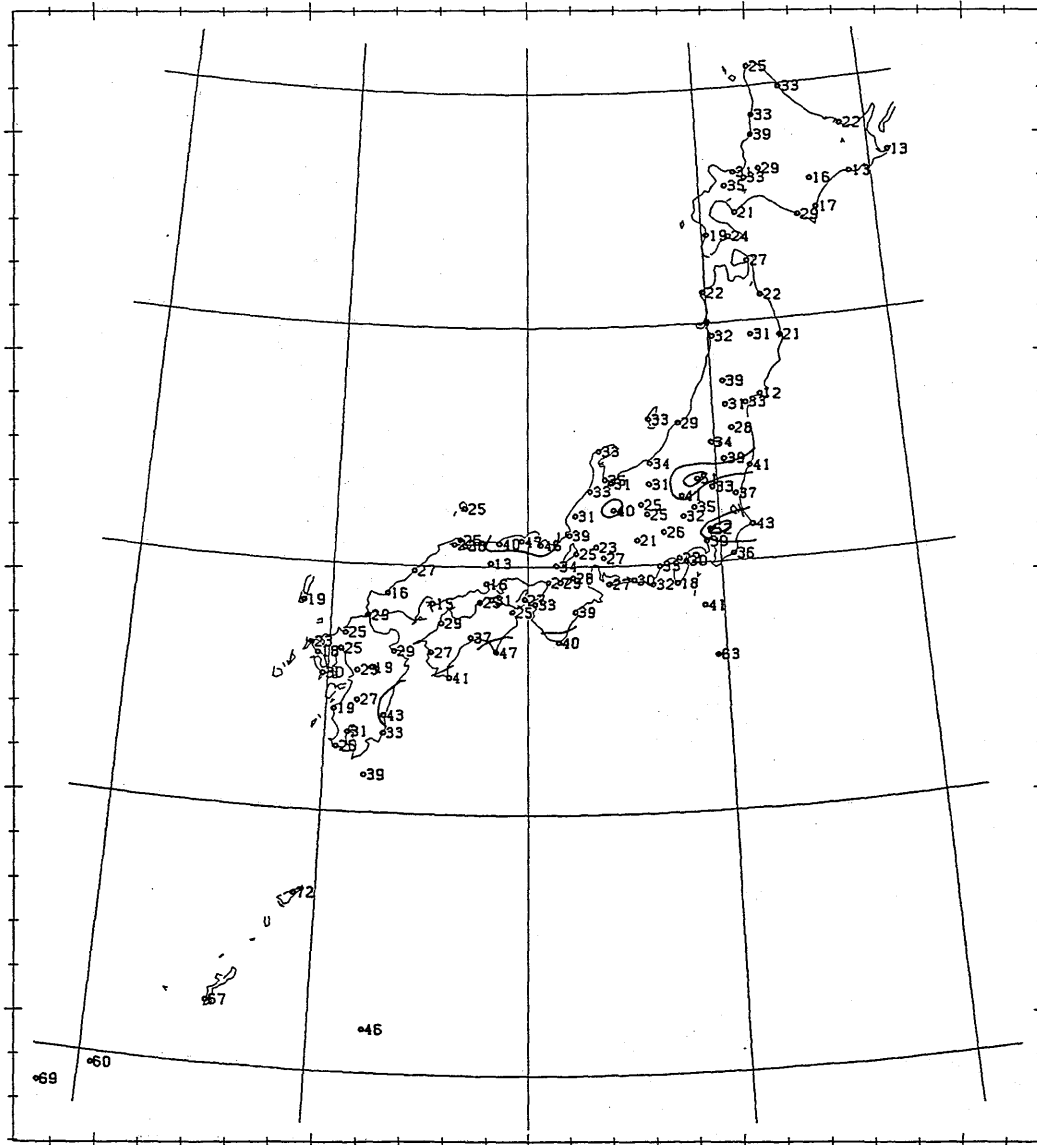

SCP-DAY (%) N043(0730-0803) 5-DAY MEAN, 30-YEAR MEAN (1961-1990)

SCP-DAY (%) N044(0804-0808) 5-DAY MEAN, 30-YEAR MEAN (1961-1990)

SCP-DAY (%) N045(0809-0813) 5-DAY MEAN, 30-YEAR MEAN (1961-1990)

SCP-DAY (%) N046(0814-0818) 5-DAY MEAN, 30-YEAR MEAN (1961-1990)

SCP-DAY (%) N047(0819-0823) 5-DAY MEAN, 30-YEAR MEAN (1961-1990)

SCP-DAY (%) N048(0824-0828) 5-DAY MEAN, 30-YEAR MEAN (1961-1990)

SCP-DAY (%) N050(0903-0907) 5-DAY MEAN, 30-YEAR MEAN (1961-1990)

SCP-DAY (%) N051(0908-0912) 5-DAY MEAN, 30-YEAR MEAN (1961-1990)

SCP-DAY (%) N053(0918-0922) 5-DAY MEAN, 30-YEAR MEAN (1961-1990)

SCP-DAY (%) N054(0923-0927) 5-DAY MEAN, 30-YEAR MEAN (1961-1990)

SCP-DAY (%) N055(0928-1002) 5-DAY MEAN, 30-YEAR MEAN (1961-1990)

SCP-DAY (%) N056(1003-1007) 5-DAY MEAN, 30-YEAR MEAN (1961-1990)

SCP-DAY (%) N058(1013-1017) 5-DAY MEAN, 30-YEAR MEAN (1961-1990)

SCP-DAY (%) N059(1018-1022) 5-DAY MEAN, 30-YEAR MEAN (1961-1990)

SCP-DAY (%) N060(1023-1027) 5-DAY MEAN, 30-YEAR MEAN (1961-1990)