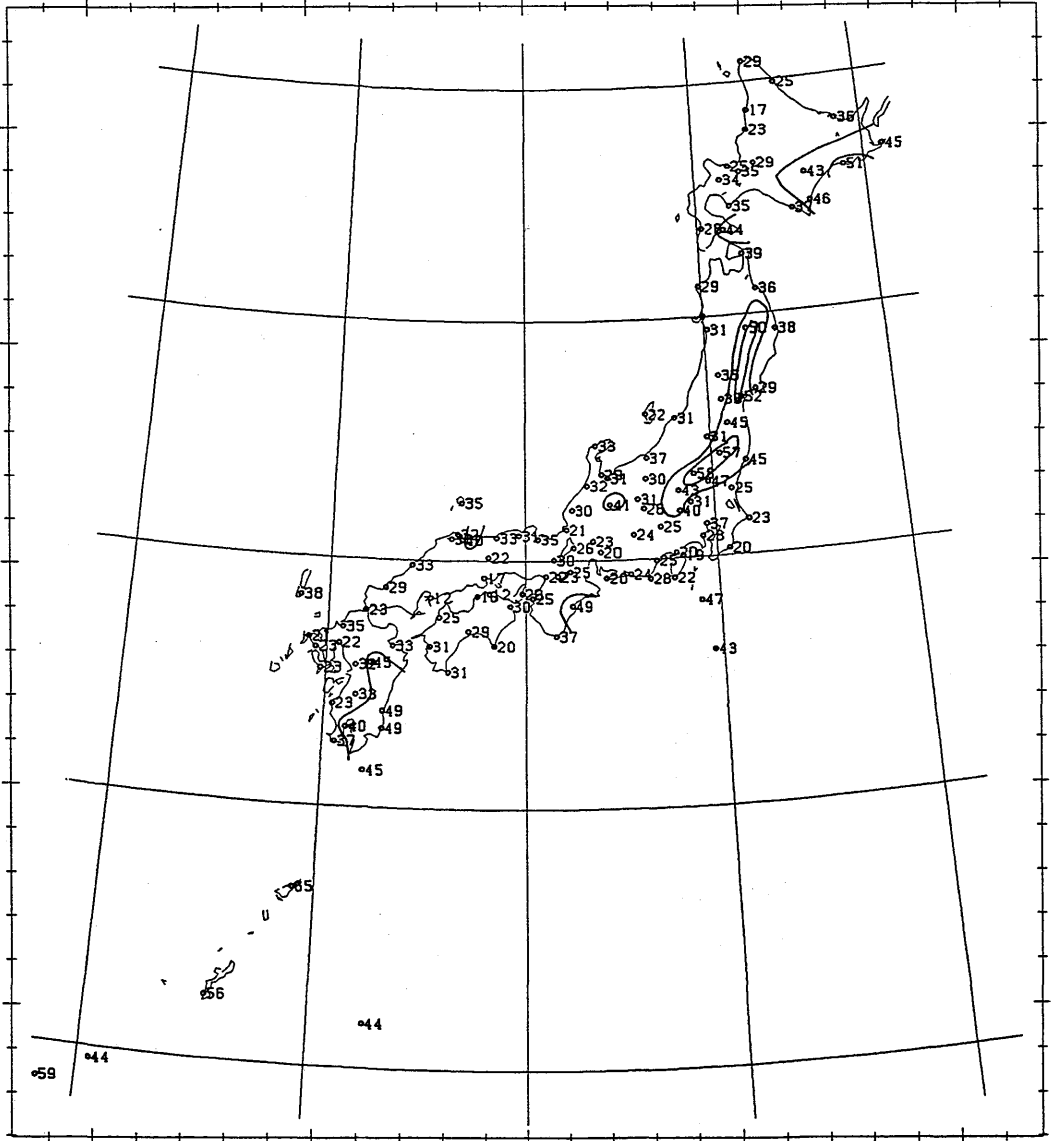

図5 5CP-D出現率の空間分布（5月31日～10月27日）

SCP-DAY (%) N031(0531-0604) 5-DAY MEAN, 30-YEAR MEAN (1961-1990)

SCP-DAY (%) N032(0605-0609) 5-DAY MEAN, 30-YEAR MEAN (1961-1990)

SCP-DAY (%) N034(0615-0619) 5-DAY MEAN, 30-YEAR MEAN (1961-1990)

SCP-DAY (%) N043(0730-0803) 5-DAY MEAN, 30-YEAR MEAN (1961-1990)

SCP-DAY (%) N044(0804-0808) 5-DAY MEAN, 30-YEAR MEAN (1961-1990)

SCP-DAY (%) N045(0809-0813) 5-DAY MEAN, 30-YEAR MEAN (1961-1990)

SCP-DAY (%) N046(0814-0818) 5-DAY MEAN, 30-YEAR MEAN (1961-1990)

SCP-DAY (%) N047(0819-0823) 5-DAY MEAN, 30-YEAR MEAN (1961-1990)

SCP-DAY (%) N048(0824-0828) 5-DAY MEAN, 30-YEAR MEAN (1961-1990)

SCP-DAY (%) N050(0903-0907) 5-DAY MEAN, 30-YEAR MEAN (1961-1990)

SCP-DAY (%) N051(0908-0912) 5-DAY MEAN, 30-YEAR MEAN (1961-1990)

SCP-DAY (%) N053(0918-0922) 5-DAY MEAN, 30-YEAR MEAN (1961-1990)

SCP-DAY (%) N054(0923-0927) 5-DAY MEAN, 30-YEAR MEAN (1961-1990)

SCP-DAY (%) N055(0928-1002) 5-DAY MEAN, 30-YEAR MEAN (1961-1990)

SCP-DAY (%) N056(1003-1007) 5-DAY MEAN, 30-YEAR MEAN (1961-1990)