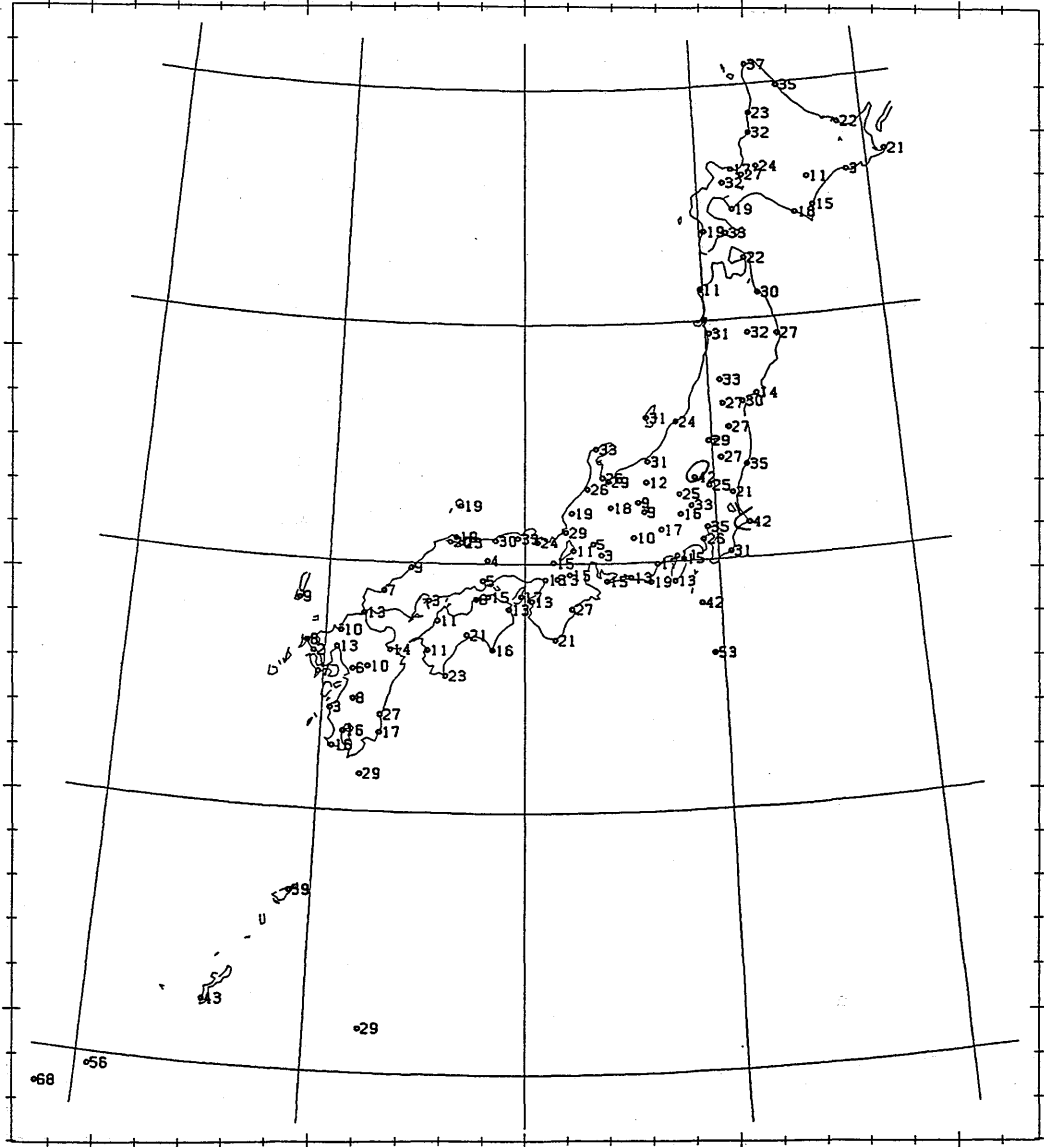

SCP-DAY (%) N043(0730-0803) 5-DAY MEAN, 30-YEAR MEAN (1961-1990)

SCP-DAY (%) N044(0804-0808) 5-DAY MEAN, 30-YEAR MEAN (1961-1990)

SCP-DAY (%) N045(0809-0813) 5-DAY MEAN, 30-YEAR MEAN (1961-1990)

SCP-DAY (%) N046(0814-0818) 5-DAY MEAN, 30-YEAR MEAN (1961-1990)

SCP-DAY (%) N047(0819-0823) 5-DAY MEAN, 30-YEAR MEAN (1961-1990)

SCP-DAY (%) N048(0824-0828) 5-DAY MEAN, 30-YEAR MEAN (1961-1990)

SCP-DAY (%) N050(0903-0907) 5-DAY MEAN, 30-YEAR MEAN (1961-1990)

SCP-DAY (%) N051(0908-0912) 5-DAY MEAN, 30-YEAR MEAN (1961-1990)

SCP-DAY (%) N053(0918-0922) 5-DAY MEAN, 30-YEAR MEAN (1961-1990)

SCP-DAY (%) N054(0923-0927) 5-DAY MEAN, 30-YEAR MEAN (1961-1990)

SCP-DAY (%) N055(0928-1002) 5-DAY MEAN, 30-YEAR MEAN (1961-1990)

SCP-DAY (%) N056(1003-1007) 5-DAY MEAN, 30-YEAR MEAN (1961-1990)

SCP-DAY (%) N058(1013-1017) 5-DAY MEAN, 30-YEAR MEAN (1961-1990)

SCP-DAY (%) N059(1018-1022) 5-DAY MEAN, 30-YEAR MEAN (1961-1990)

SCP-DAY (%) N060(1023-1027) 5-DAY MEAN, 30-YEAR MEAN (1961-1990)