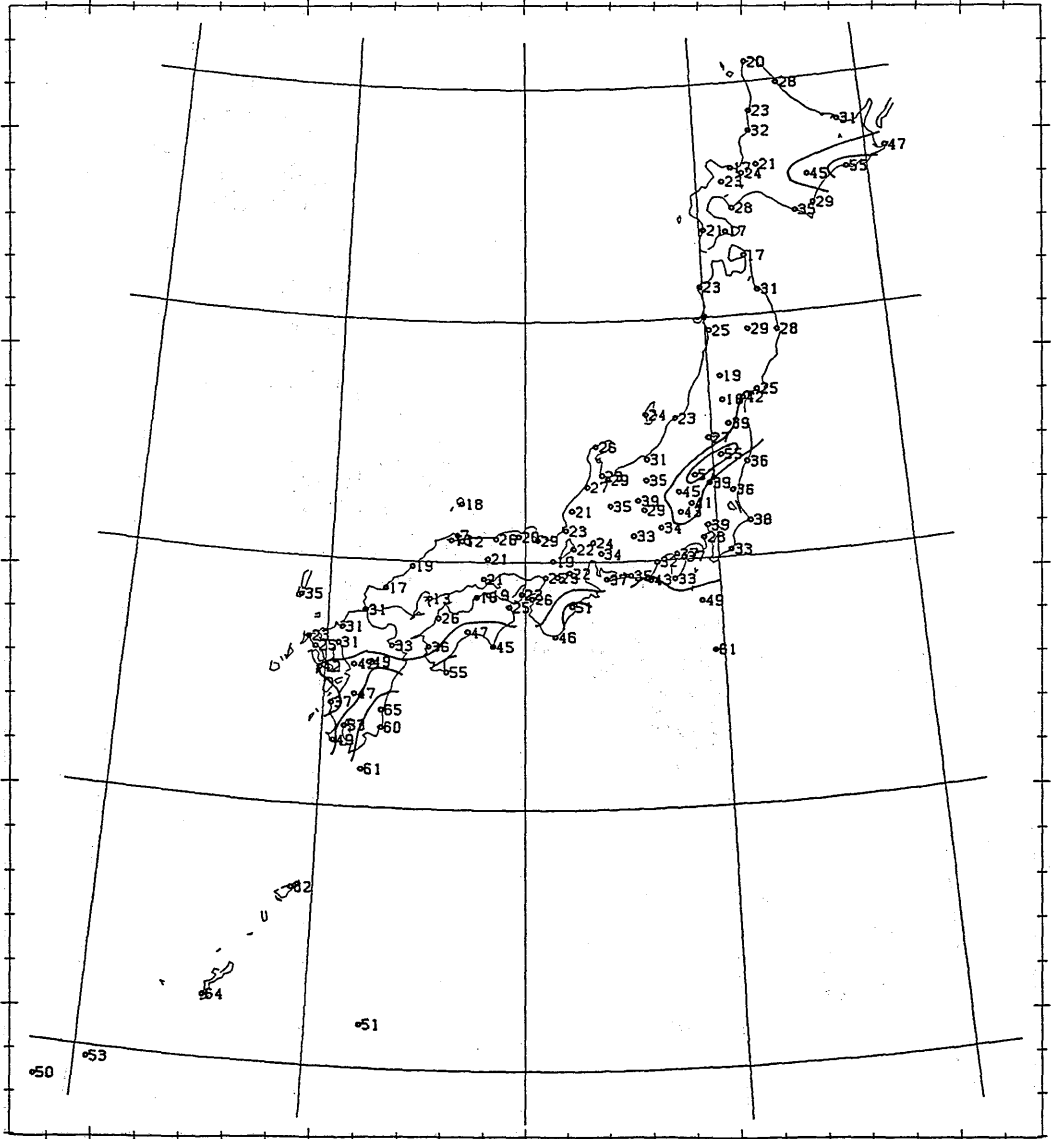

図5 5CP-D出現率の空間分布（5月31日～10月27日）

SCP-DAY (%) N031(0531-0604) 5-DAY MEAN, 30-YEAR MEAN (1961-1990)

SCP-DAY (%) N032(0605-0609) 5-DAY MEAN, 30-YEAR MEAN (1961-1990)

SCP-DAY (%) N034(0615-0619) 5-DAY MEAN, 30-YEAR MEAN (1961-1990)

SCP-DAY (%) N035(0620-0624) 5-DAY MEAN, 30-YEAR MEAN (1961-1990)

SCP-DAY (%) N036(0625-0629) 5-DAY MEAN, 30-YEAR MEAN (1961-1990)

SCP-DAY (%) N037(0630-0704) 5-DAY MEAN, 30-YEAR MEAN (1961-1990)

SCP-DAY (%) N038(0705-0709) 5-DAY MEAN, 30-YEAR MEAN (1961-1990)

SCP-DAY (%) N039(0710-0714) 5-DAY MEAN, 30-YEAR MEAN (1961-1990)

SCP-DAY (%) N040(0715-0719) 5-DAY MEAN, 30-YEAR MEAN (1961-1990)

SCP-DAY (%) N041(0720-0724) 5-DAY MEAN, 30-YEAR MEAN (1961-1990)

SCP-DAY (%) N042(0725-0729) 5-DAY MEAN, 30-YEAR MEAN (1961-1990)

SCP-DAY (%) N043(0730-0803) 5-DAY MEAN, 30-YEAR MEAN (1961-1990)

SCP-DAY (%) N044(0804-0808) 5-DAY MEAN, 30-YEAR MEAN (1961-1990)

SCP-DAY (%) N045(0809-0813) 5-DAY MEAN, 30-YEAR MEAN (1961-1990)

SCP-DAY (%) N046(0814-0818) 5-DAY MEAN, 30-YEAR MEAN (1961-1990)