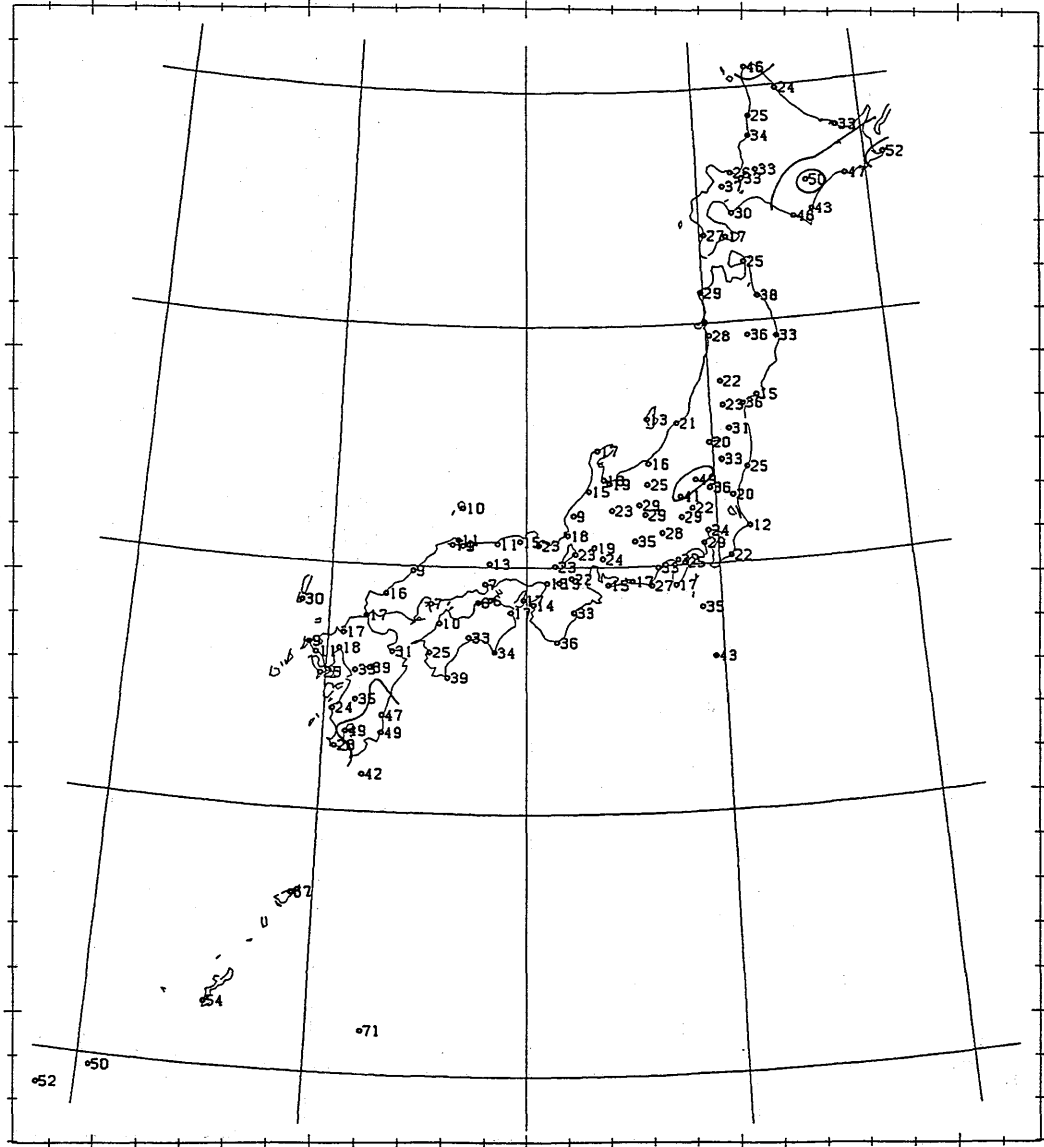

図5 5CP-D出現率の空間分布（5月31日～10月27日）

SCP-DAY (%) N031(0531-0604) 5-DAY MEAN, 30-YEAR MEAN (1961-1990)

SCP-DAY (%) N032(0605-0609) 5-DAY MEAN, 30-YEAR MEAN (1961-1990)

SCP-DAY (%) N034(0615-0619) 5-DAY MEAN, 30-YEAR MEAN (1961-1990)

SCP-DAY (%) N039(0710-0714) 5-DAY MEAN, 30-YEAR MEAN (1961-1990)

SCP-DAY (%) N040(0715-0719) 5-DAY MEAN, 30-YEAR MEAN (1961-1990)

SCP-DAY (%) N041(0720-0724) 5-DAY MEAN, 30-YEAR MEAN (1961-1990)

SCP-DAY (%) N042(0725-0729) 5-DAY MEAN, 30-YEAR MEAN (1961-1990)

SCP-DAY (%) N043(0730-0803) 5-DAY MEAN, 30-YEAR MEAN (1961-1990)

SCP-DAY (%) N044(0804-0808) 5-DAY MEAN, 30-YEAR MEAN (1961-1990)

SCP-DAY (%) N045(0809-0813) 5-DAY MEAN, 30-YEAR MEAN (1961-1990)

SCP-DAY (%) N046(0814-0818) 5-DAY MEAN, 30-YEAR MEAN (1961-1990)

SCP-DAY (%) N047(0819-0823) 5-DAY MEAN, 30-YEAR MEAN (1961-1990)

SCP-DAY (%) N048(0824-0828) 5-DAY MEAN, 30-YEAR MEAN (1961-1990)

SCP-DAY (%) N050(0903-0907) 5-DAY MEAN, 30-YEAR MEAN (1961-1990)

SCP-DAY (%) N051(0908-0912) 5-DAY MEAN, 30-YEAR MEAN (1961-1990)