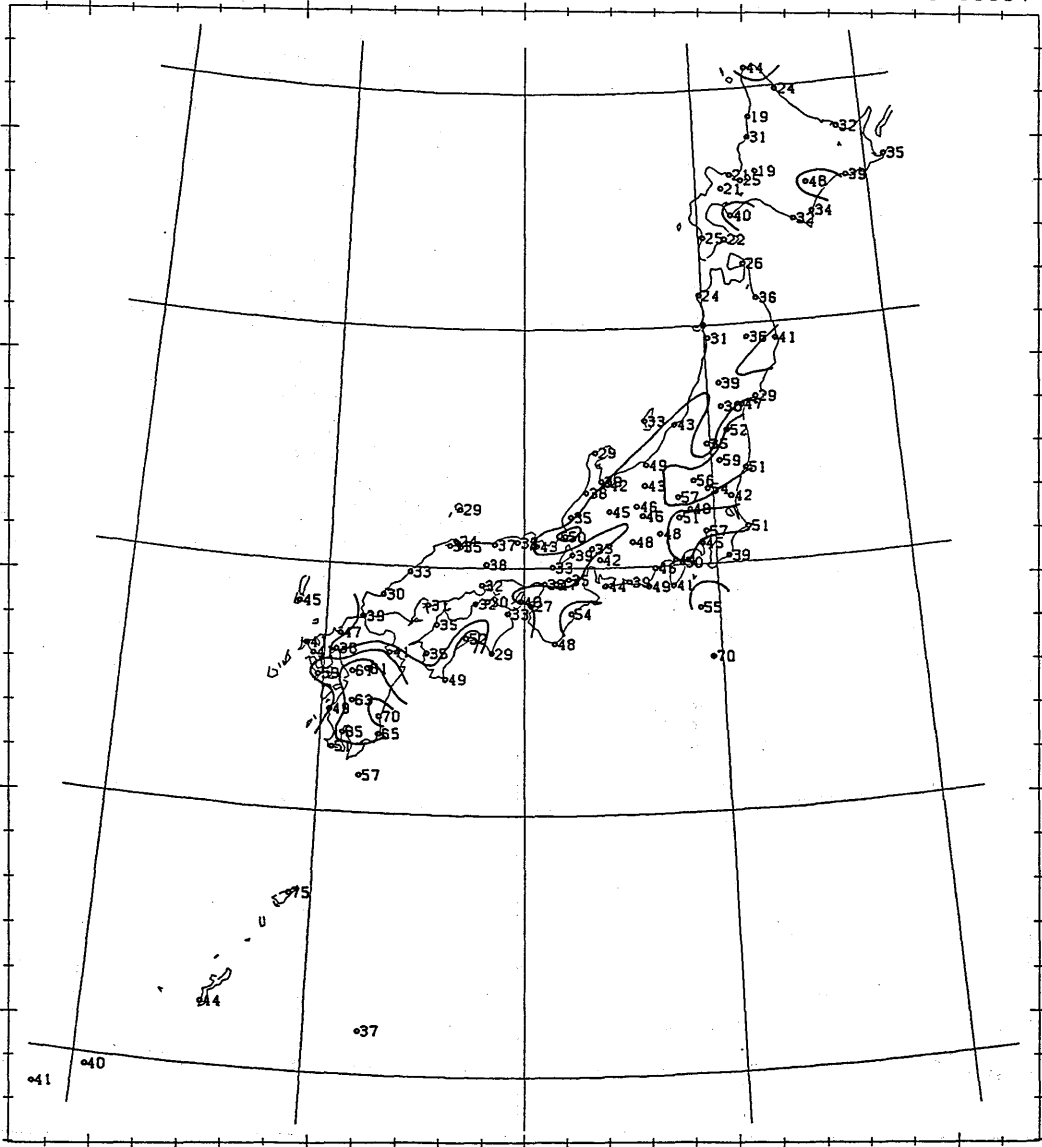

図5 5CP-D出現率の空間分布（5月31日～10月27日）

SCP-DAY (%) N031(0531-0604) 5-DAY MEAN, 30-YEAR MEAN (1961-1990)

SCP-DAY (%) N032(0605-0609) 5-DAY MEAN, 30-YEAR MEAN (1961-1990)

SCP-DAY (%) N034(0615-0619) 5-DAY MEAN, 30-YEAR MEAN (1961-1990)

SCP-DAY (%) N035(0620-0624) 5-DAY MEAN, 30-YEAR MEAN (1961-1990)

SCP-DAY (%) N036(0625-0629) 5-DAY MEAN, 30-YEAR MEAN (1961-1990)

SCP-DAY (%) N037(0630-0704) 5-DAY MEAN, 30-YEAR MEAN (1961-1990)

SCP-DAY (%) N038(0705-0709) 5-DAY MEAN, 30-YEAR MEAN (1961-1990)

SCP-DAY (%) N039(0710-0714) 5-DAY MEAN, 30-YEAR MEAN (1961-1990)

SCP-DAY (%) N040(0715-0719) 5-DAY MEAN, 30-YEAR MEAN (1961-1990)

SCP-DAY (%) N041(0720-0724) 5-DAY MEAN, 30-YEAR MEAN (1961-1990)

SCP-DAY (%) N042(0725-0729) 5-DAY MEAN, 30-YEAR MEAN (1961-1990)

SCP-DAY (%) N043(0730-0803) 5-DAY MEAN, 30-YEAR MEAN (1961-1990)

SCP-DAY (%) N044(0804-0808) 5-DAY MEAN, 30-YEAR MEAN (1961-1990)

SCP-DAY (%) N045(0809-0813) 5-DAY MEAN, 30-YEAR MEAN (1961-1990)

SCP-DAY (%) N046(0814-0818) 5-DAY MEAN, 30-YEAR MEAN (1961-1990)