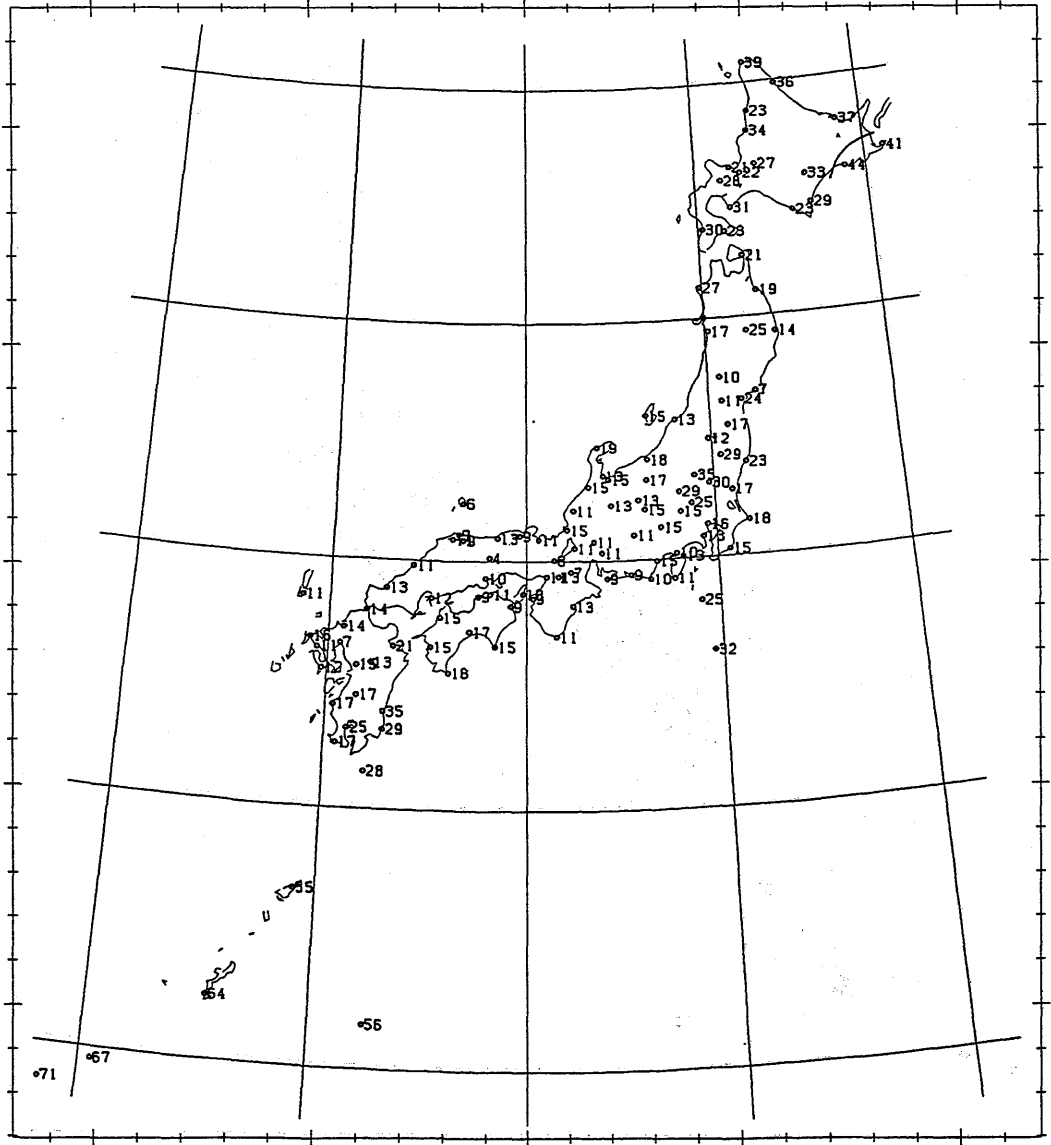

図5 5CP-D出現率の空間分布（5月31日～10月27日）

SCP-DAY (%) N031(0531-0604) 5-DAY MEAN, 30-YEAR MEAN (1961-1990)

SCP-DAY (%) N032(0605-0609) 5-DAY MEAN, 30-YEAR MEAN (1961-1990)

SCP-DAY (%) N034(0615-0619) 5-DAY MEAN, 30-YEAR MEAN (1961-1990)

SCP-DAY (%) N035(0620-0624) 5-DAY MEAN, 30-YEAR MEAN (1961-1990)

SCP-DAY (%) N036(0625-0629) 5-DAY MEAN, 30-YEAR MEAN (1961-1990)

SCP-DAY (%) N037(0630-0704) 5-DAY MEAN, 30-YEAR MEAN (1961-1990)

SCP-DAY (%) N038(0705-0709) 5-DAY MEAN, 30-YEAR MEAN (1961-1990)

SCP-DAY (%) N039(0710-0714) 5-DAY MEAN, 30-YEAR MEAN (1961-1990)

SCP-DAY (%) N040(0715-0719) 5-DAY MEAN, 30-YEAR MEAN (1961-1990)

SCP-DAY (%) N041(0720-0724) 5-DAY MEAN, 30-YEAR MEAN (1961-1990)

SCP-DAY (%) N042(0725-0729) 5-DAY MEAN, 30-YEAR MEAN (1961-1990)

SCP-DAY (%) N043(0730-0803) 5-DAY MEAN, 30-YEAR MEAN (1961-1990)

SCP-DAY (%) N044(0804-0808) 5-DAY MEAN, 30-YEAR MEAN (1961-1990)

SCP-DAY (%) N045(0809-0813) 5-DAY MEAN, 30-YEAR MEAN (1961-1990)

SCP-DAY (%) N046(0814-0818) 5-DAY MEAN, 30-YEAR MEAN (1961-1990)