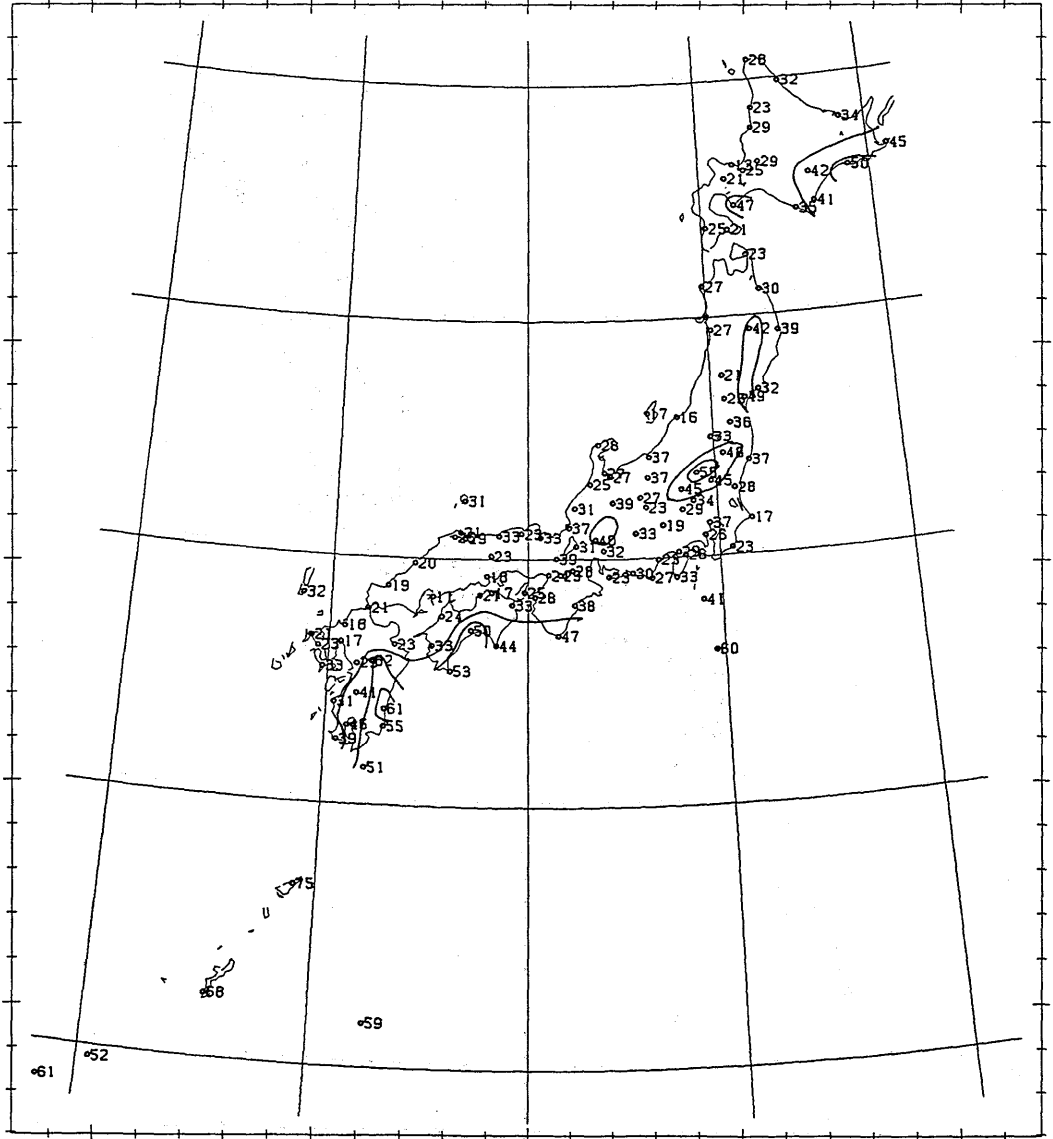

図5 5CP-D出現率の空間分布（5月31日～10月27日）

SCP-DAY (%) N031(0531-0604) 5-DAY MEAN, 30-YEAR MEAN (1961-1990)

SCP-DAY (%) N032(0605-0609) 5-DAY MEAN, 30-YEAR MEAN (1961-1990)

SCP-DAY (%) N034(0615-0619) 5-DAY MEAN, 30-YEAR MEAN (1961-1990)

SCP-DAY (%) N043(0730-0803) 5-DAY MEAN, 30-YEAR MEAN (1961-1990)

SCP-DAY (%) N044(0804-0808) 5-DAY MEAN, 30-YEAR MEAN (1961-1990)

SCP-DAY (%) N045(0809-0813) 5-DAY MEAN, 30-YEAR MEAN (1961-1990)

SCP-DAY (%) N046(0814-0818) 5-DAY MEAN, 30-YEAR MEAN (1961-1990)

SCP-DAY (%) N047(0819-0823) 5-DAY MEAN, 30-YEAR MEAN (1961-1990)

SCP-DAY (%) N048(0824-0828) 5-DAY MEAN, 30-YEAR MEAN (1961-1990)

SCP-DAY (%) N050(0903-0907) 5-DAY MEAN, 30-YEAR MEAN (1961-1990)

SCP-DAY (%) N051(0908-0912) 5-DAY MEAN, 30-YEAR MEAN (1961-1990)

SCP-DAY (%) N053(0918-0922) 5-DAY MEAN, 30-YEAR MEAN (1961-1990)

SCP-DAY (%) N054(0923-0927) 5-DAY MEAN, 30-YEAR MEAN (1961-1990)

SCP-DAY (%) N055(0928-1002) 5-DAY MEAN, 30-YEAR MEAN (1961-1990)

SCP-DAY (%) N056(1003-1007) 5-DAY MEAN, 30-YEAR MEAN (1961-1990)