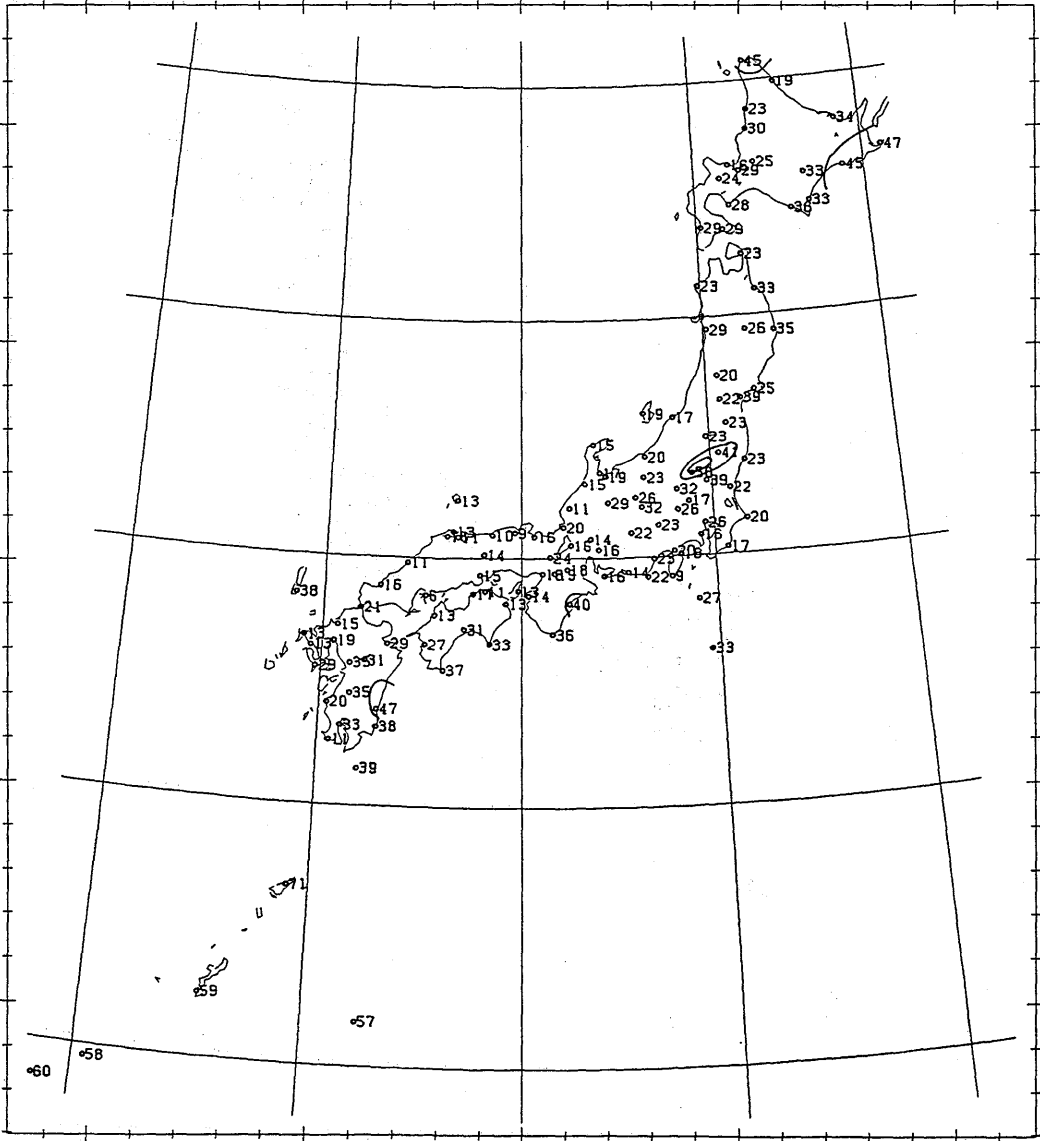

図5 5CP-D出現率の空間分布（5月31日～10月27日）

SCP-DAY (%) N031(0531-0604) 5-DAY MEAN, 30-YEAR MEAN (1961-1990)

SCP-DAY (%) N032(0605-0609) 5-DAY MEAN, 30-YEAR MEAN (1961-1990)

SCP-DAY (%) N034(0615-0619) 5-DAY MEAN, 30-YEAR MEAN (1961-1990)

SCP-DAY (%) N039(0710-0714) 5-DAY MEAN, 30-YEAR MEAN (1961-1990)

SCP-DAY (%) N040(0715-0719) 5-DAY MEAN, 30-YEAR MEAN (1961-1990)

SCP-DAY (%) N041(0720-0724) 5-DAY MEAN, 30-YEAR MEAN (1961-1990)

SCP-DAY (%) N042(0725-0729) 5-DAY MEAN, 30-YEAR MEAN (1961-1990)

SCP-DAY (%) N043(0730-0803) 5-DAY MEAN, 30-YEAR MEAN (1961-1990)

SCP-DAY (%) N044(0804-0808) 5-DAY MEAN, 30-YEAR MEAN (1961-1990)

SCP-DAY (%) N045(0809-0813) 5-DAY MEAN, 30-YEAR MEAN (1961-1990)

SCP-DAY (%) N046(0814-0818) 5-DAY MEAN, 30-YEAR MEAN (1961-1990)

SCP-DAY (%) N047(0819-0823) 5-DAY MEAN, 30-YEAR MEAN (1961-1990)

SCP-DAY (%) N048(0824-0828) 5-DAY MEAN, 30-YEAR MEAN (1961-1990)

SCP-DAY (%) N050(0903-0907) 5-DAY MEAN, 30-YEAR MEAN (1961-1990)

SCP-DAY (%) N051(0908-0912) 5-DAY MEAN, 30-YEAR MEAN (1961-1990)