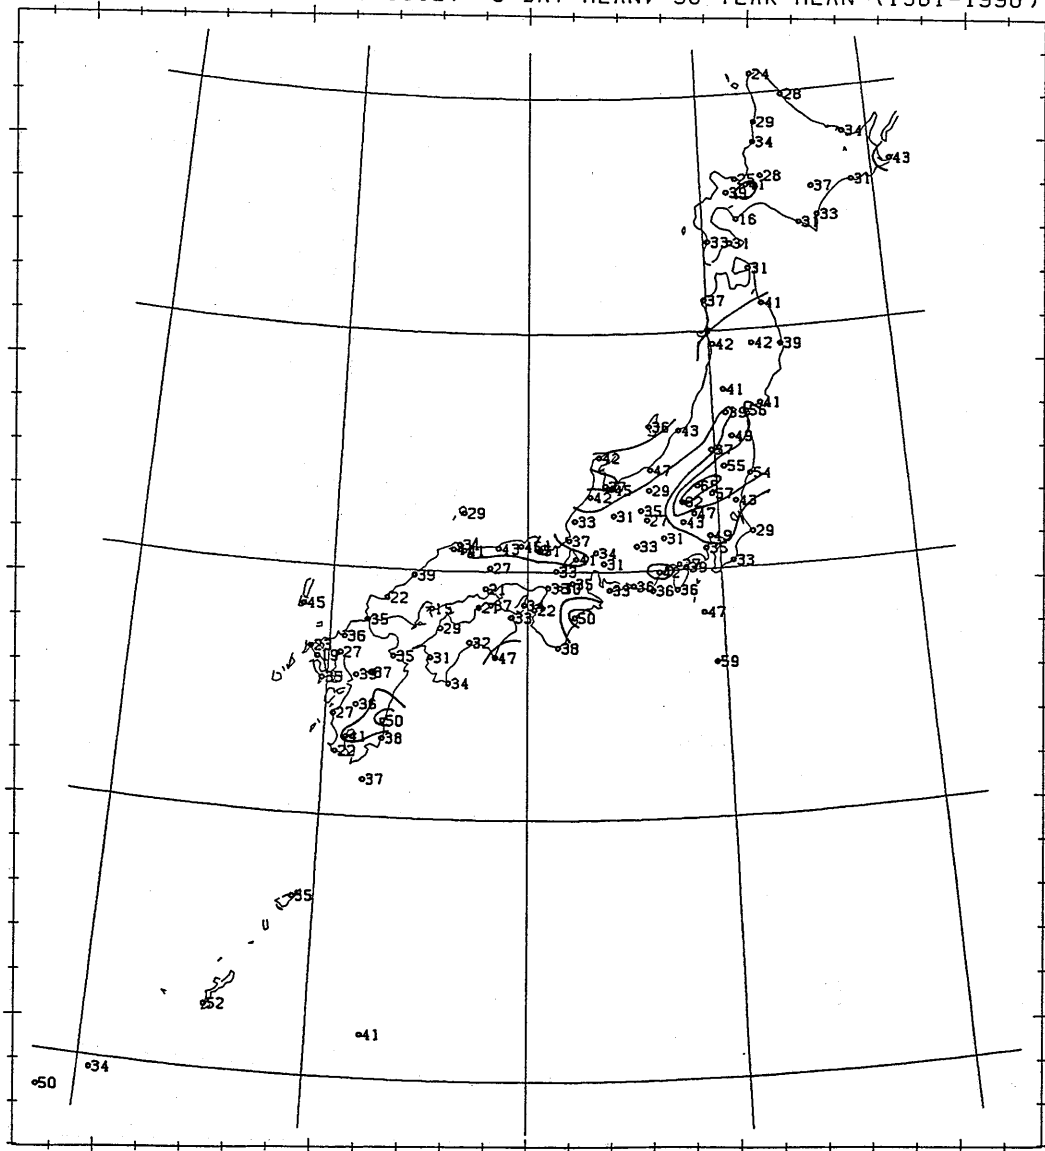

SCP-DAY (%) N043(0730-0803) 5-DAY MEAN, 30-YEAR MEAN (1961-1990)

SCP-DAY (%) N044(0804-0808) 5-DAY MEAN, 30-YEAR MEAN (1961-1990)

SCP-DAY (%) N045(0809-0813) 5-DAY MEAN, 30-YEAR MEAN (1961-1990)

SCP-DAY (%) N046(0814-0818) 5-DAY MEAN, 30-YEAR MEAN (1961-1990)

SCP-DAY (%) N047(0819-0823) 5-DAY MEAN, 30-YEAR MEAN (1961-1990)

SCP-DAY (%) N048(0824-0828) 5-DAY MEAN, 30-YEAR MEAN (1961-1990)

SCP-DAY (%) N050(0903-0907) 5-DAY MEAN, 30-YEAR MEAN (1961-1990)

SCP-DAY (%) N051(0908-0912) 5-DAY MEAN, 30-YEAR MEAN (1961-1990)

SCP-DAY (%) N053(0918-0922) 5-DAY MEAN, 30-YEAR MEAN (1961-1990)

SCP-DAY (%) N054(0923-0927) 5-DAY MEAN, 30-YEAR MEAN (1961-1990)

SCP-DAY (%) N055(0928-1002) 5-DAY MEAN, 30-YEAR MEAN (1961-1990)

SCP-DAY (%) N056(1003-1007) 5-DAY MEAN, 30-YEAR MEAN (1961-1990)

SCP-DAY (%) N058(1013-1017) 5-DAY MEAN, 30-YEAR MEAN (1961-1990)

SCP-DAY (%) N059(1018-1022) 5-DAY MEAN, 30-YEAR MEAN (1961-1990)

SCP-DAY (%) N060(1023-1027) 5-DAY MEAN, 30-YEAR MEAN (1961-1990)