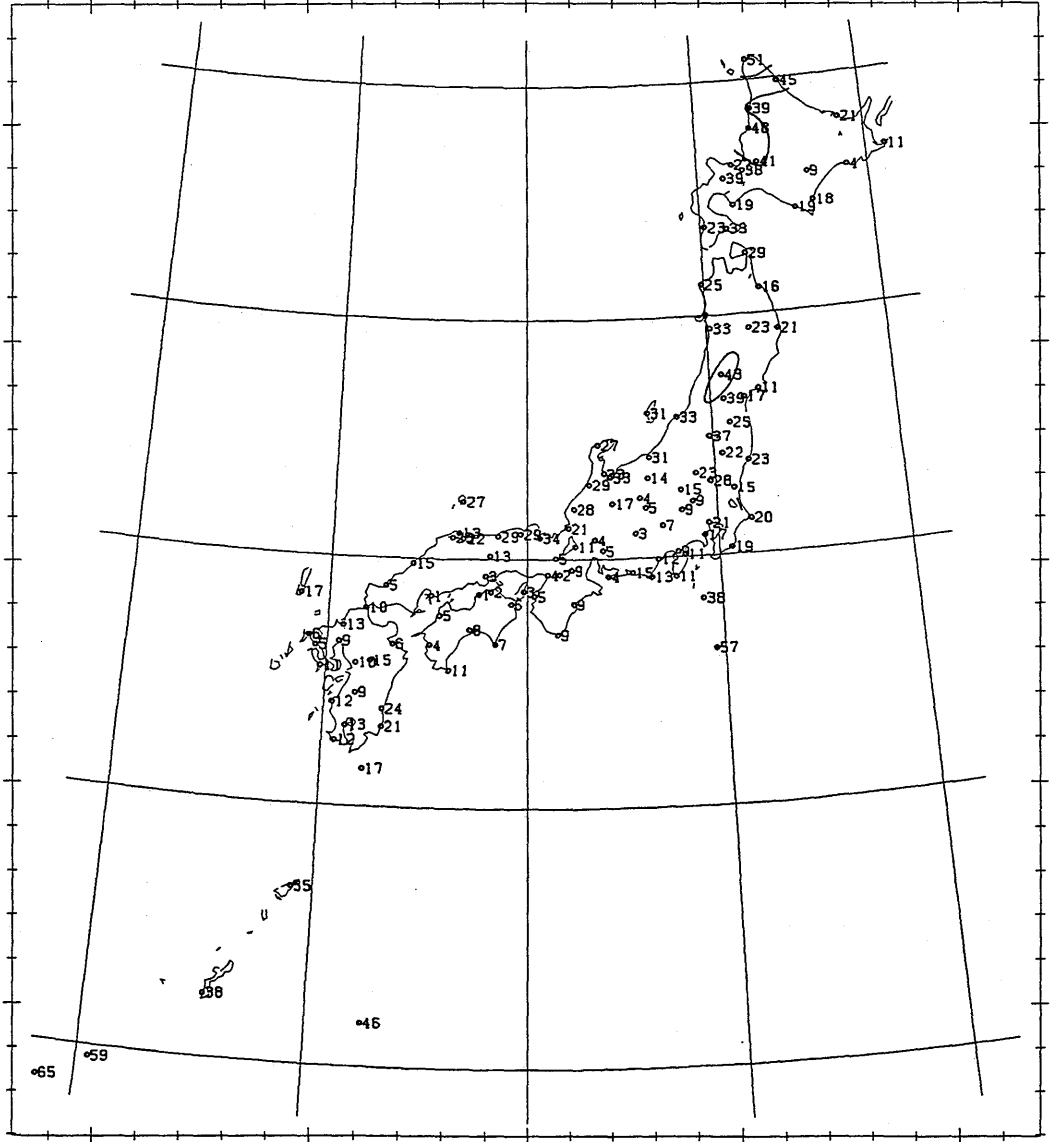

図5 5CP-D出現率の空間分布（5月31日～10月27日）

SCP-DAY (%) N031(0531-0604) 5-DAY MEAN, 30-YEAR MEAN (1961-1990)

SCP-DAY (%) N032(0605-0609) 5-DAY MEAN, 30-YEAR MEAN (1961-1990)

SCP-DAY (%) N034(0615-0619) 5-DAY MEAN, 30-YEAR MEAN (1961-1990)

SCP-DAY (%) N047(0819-0823) 5-DAY MEAN, 30-YEAR MEAN (1961-1990)

SCP-DAY (%) N048(0824-0828) 5-DAY MEAN, 30-YEAR MEAN (1961-1990)

SCP-DAY (%) N050(0903-0907) 5-DAY MEAN, 30-YEAR MEAN (1961-1990)

SCP-DAY (%) N051(0908-0912) 5-DAY MEAN, 30-YEAR MEAN (1961-1990)

SCP-DAY (%) N053(0918-0922) 5-DAY MEAN, 30-YEAR MEAN (1961-1990)

SCP-DAY (%) N054(0923-0927) 5-DAY MEAN, 30-YEAR MEAN (1961-1990)

SCP-DAY (%) N055(0928-1002) 5-DAY MEAN, 30-YEAR MEAN (1961-1990)

SCP-DAY (%) N056(1003-1007) 5-DAY MEAN, 30-YEAR MEAN (1961-1990)

SCP-DAY (%) N058(1013-1017) 5-DAY MEAN, 30-YEAR MEAN (1961-1990)

SCP-DAY (%) N059(1018-1022) 5-DAY MEAN, 30-YEAR MEAN (1961-1990)

SCP-DAY (%) N060(1023-1027) 5-DAY MEAN, 30-YEAR MEAN (1961-1990)