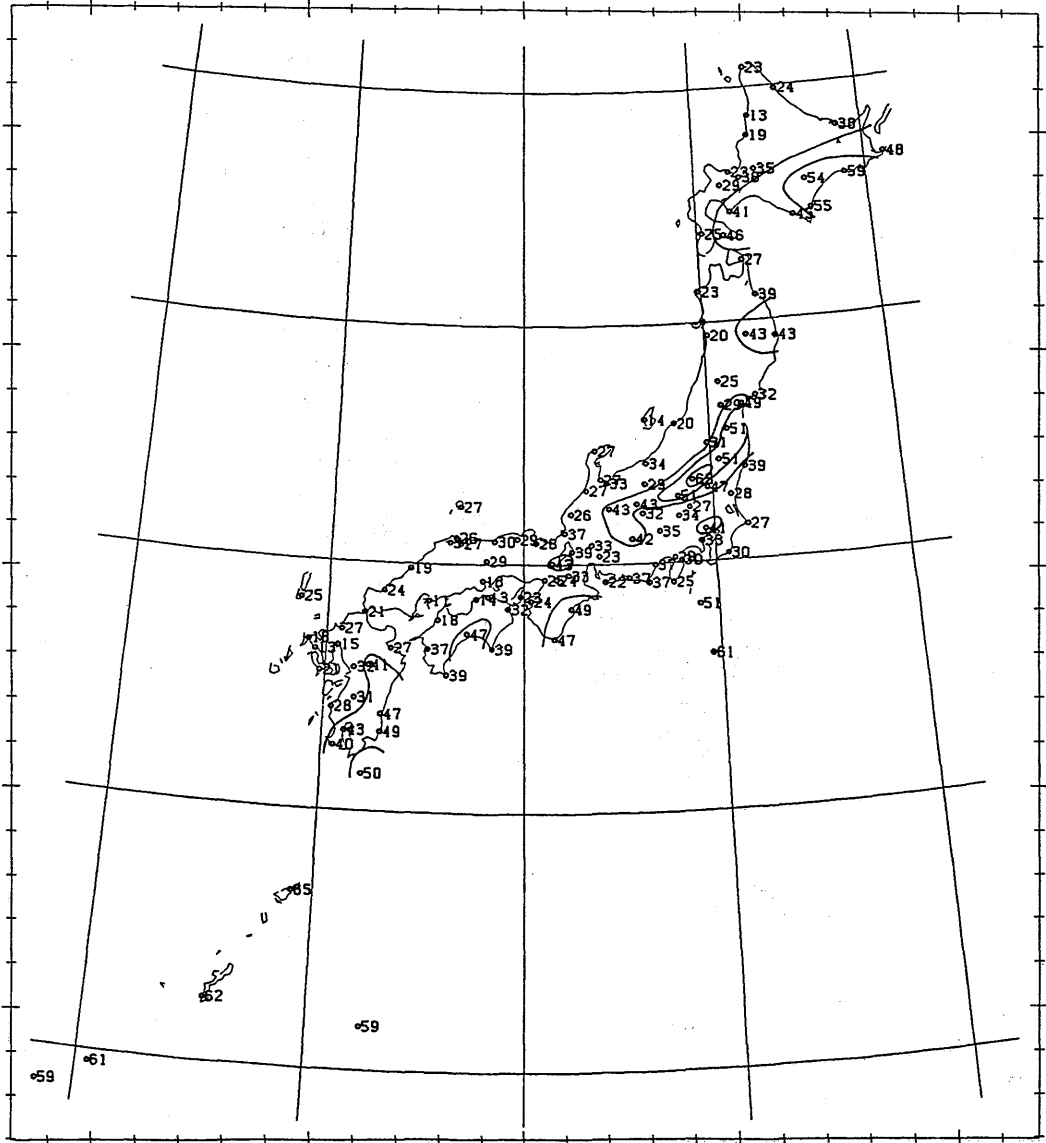

図5 5CP-D出現率の空間分布（5月31日～10月27日）

SCP-DAY (%) N031(0531-0604) 5-DAY MEAN, 30-YEAR MEAN (1961-1990)

SCP-DAY (%) N032(0605-0609) 5-DAY MEAN, 30-YEAR MEAN (1961-1990)

SCP-DAY (%) N034(0615-0619) 5-DAY MEAN, 30-YEAR MEAN (1961-1990)

SCP-DAY (%) N043(0730-0803) 5-DAY MEAN, 30-YEAR MEAN (1961-1990)

SCP-DAY (%) N044(0804-0808) 5-DAY MEAN, 30-YEAR MEAN (1961-1990)

SCP-DAY (%) N045(0809-0813) 5-DAY MEAN, 30-YEAR MEAN (1961-1990)

SCP-DAY (%) N046(0814-0818) 5-DAY MEAN, 30-YEAR MEAN (1961-1990)

SCP-DAY (%) N047(0819-0823) 5-DAY MEAN, 30-YEAR MEAN (1961-1990)

SCP-DAY (%) N048(0824-0828) 5-DAY MEAN, 30-YEAR MEAN (1961-1990)

SCP-DAY (%) N050(0903-0907) 5-DAY MEAN, 30-YEAR MEAN (1961-1990)

SCP-DAY (%) N051(0908-0912) 5-DAY MEAN, 30-YEAR MEAN (1961-1990)

SCP-DAY (%) N053(0918-0922) 5-DAY MEAN, 30-YEAR MEAN (1961-1990)

SCP-DAY (%) N054(0923-0927) 5-DAY MEAN, 30-YEAR MEAN (1961-1990)

SCP-DAY (%) N055(0928-1002) 5-DAY MEAN, 30-YEAR MEAN (1961-1990)

SCP-DAY (%) N056(1003-1007) 5-DAY MEAN, 30-YEAR MEAN (1961-1990)