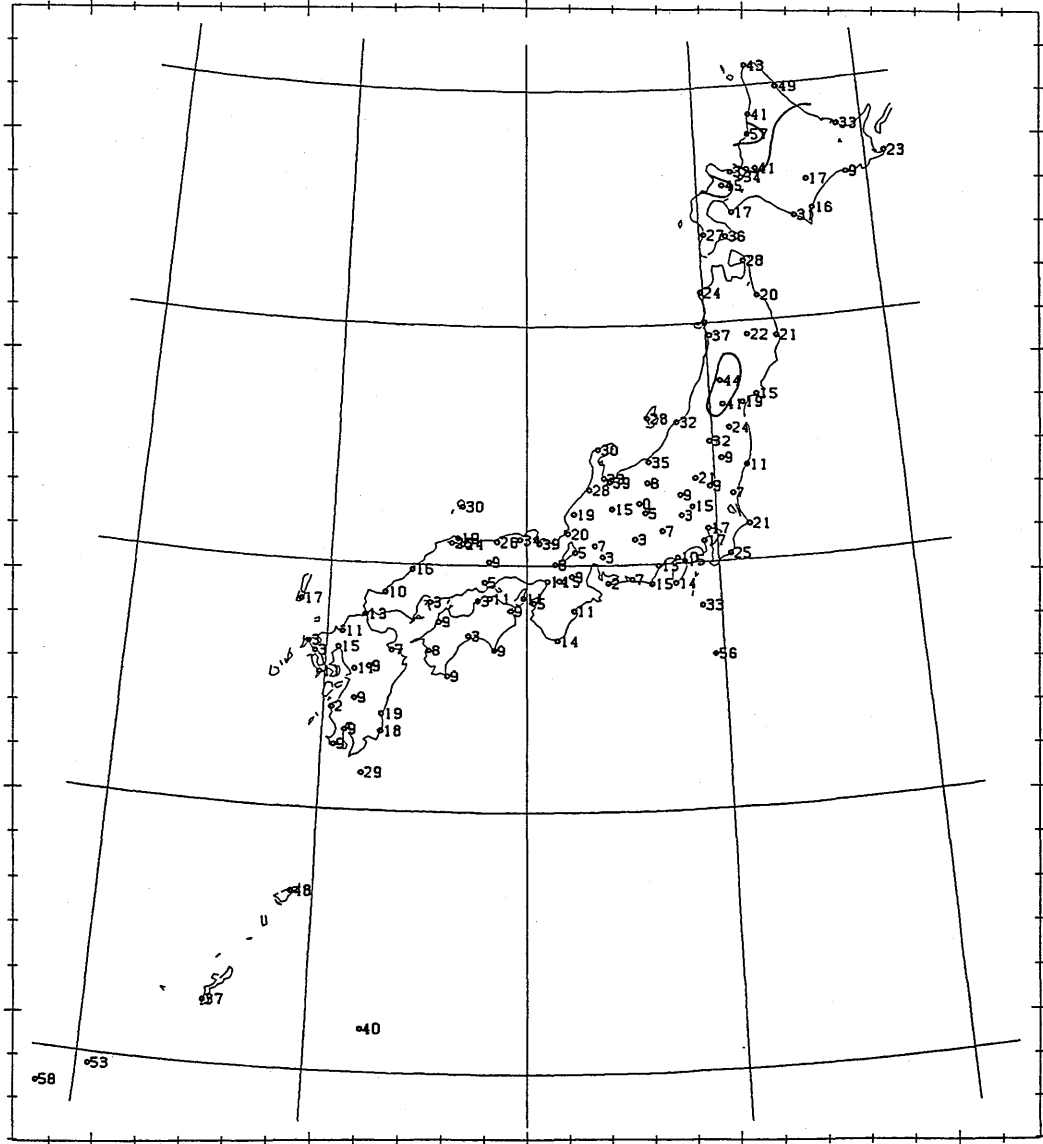

図5 5CP-D出現率の空間分布（5月31日～10月27日）

SCP-DAY (%) N031(0531-0604) 5-DAY MEAN, 30-YEAR MEAN (1961-1990)

SCP-DAY (%) N032(0605-0609) 5-DAY MEAN, 30-YEAR MEAN (1961-1990)

SCP-DAY (%) N034(0615-0619) 5-DAY MEAN, 30-YEAR MEAN (1961-1990)

SCP-DAY (%) N047(0819-0823) 5-DAY MEAN, 30-YEAR MEAN (1961-1990)

SCP-DAY (%) N048(0824-0828) 5-DAY MEAN, 30-YEAR MEAN (1961-1990)

SCP-DAY (%) N050(0903-0907) 5-DAY MEAN, 30-YEAR MEAN (1961-1990)

SCP-DAY (%) N051(0908-0912) 5-DAY MEAN, 30-YEAR MEAN (1961-1990)

SCP-DAY (%) N053(0918-0922) 5-DAY MEAN, 30-YEAR MEAN (1961-1990)

SCP-DAY (%) N054(0923-0927) 5-DAY MEAN, 30-YEAR MEAN (1961-1990)

SCP-DAY (%) N055(0928-1002) 5-DAY MEAN, 30-YEAR MEAN (1961-1990)

SCP-DAY (%) N056(1003-1007) 5-DAY MEAN, 30-YEAR MEAN (1961-1990)

SCP-DAY (%) N058(1013-1017) 5-DAY MEAN, 30-YEAR MEAN (1961-1990)

SCP-DAY (%) N059(1018-1022) 5-DAY MEAN, 30-YEAR MEAN (1961-1990)

SCP-DAY (%) N060(1023-1027) 5-DAY MEAN, 30-YEAR MEAN (1961-1990)