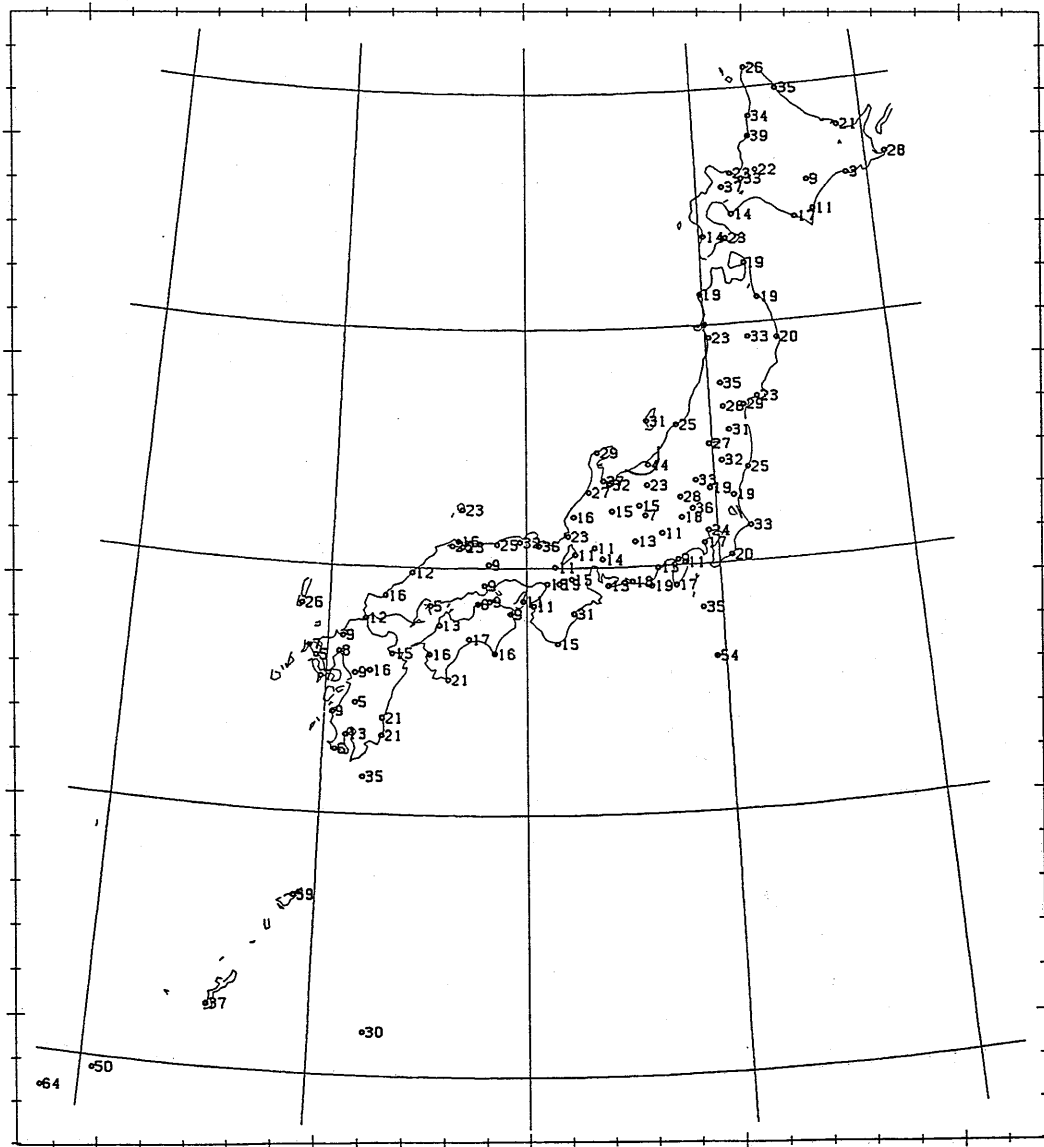

図5 5CP-D出現率の空間分布（5月31日～10月27日）

SCP-DAY (%) N031(0531-0604) 5-DAY MEAN, 30-YEAR MEAN (1961-1990)

SCP-DAY (%) N032(0605-0609) 5-DAY MEAN, 30-YEAR MEAN (1961-1990)

SCP-DAY (%) N034(0615-0619) 5-DAY MEAN, 30-YEAR MEAN (1961-1990)

SCP-DAY (%) N047(0819-0823) 5-DAY MEAN, 30-YEAR MEAN (1961-1990)

SCP-DAY (%) N048(0824-0828) 5-DAY MEAN, 30-YEAR MEAN (1961-1990)

SCP-DAY (%) N050(0903-0907) 5-DAY MEAN, 30-YEAR MEAN (1961-1990)

SCP-DAY (%) N051(0908-0912) 5-DAY MEAN, 30-YEAR MEAN (1961-1990)

SCP-DAY (%) N053(0918-0922) 5-DAY MEAN, 30-YEAR MEAN (1961-1990)

SCP-DAY (%) N054(0923-0927) 5-DAY MEAN, 30-YEAR MEAN (1961-1990)

SCP-DAY (%) N055(0928-1002) 5-DAY MEAN, 30-YEAR MEAN (1961-1990)

SCP-DAY (%) N056(1003-1007) 5-DAY MEAN, 30-YEAR MEAN (1961-1990)

SCP-DAY (%) N058(1013-1017) 5-DAY MEAN, 30-YEAR MEAN (1961-1990)

SCP-DAY (%) N059(1018-1022) 5-DAY MEAN, 30-YEAR MEAN (1961-1990)

SCP-DAY (%) N060(1023-1027) 5-DAY MEAN, 30-YEAR MEAN (1961-1990)