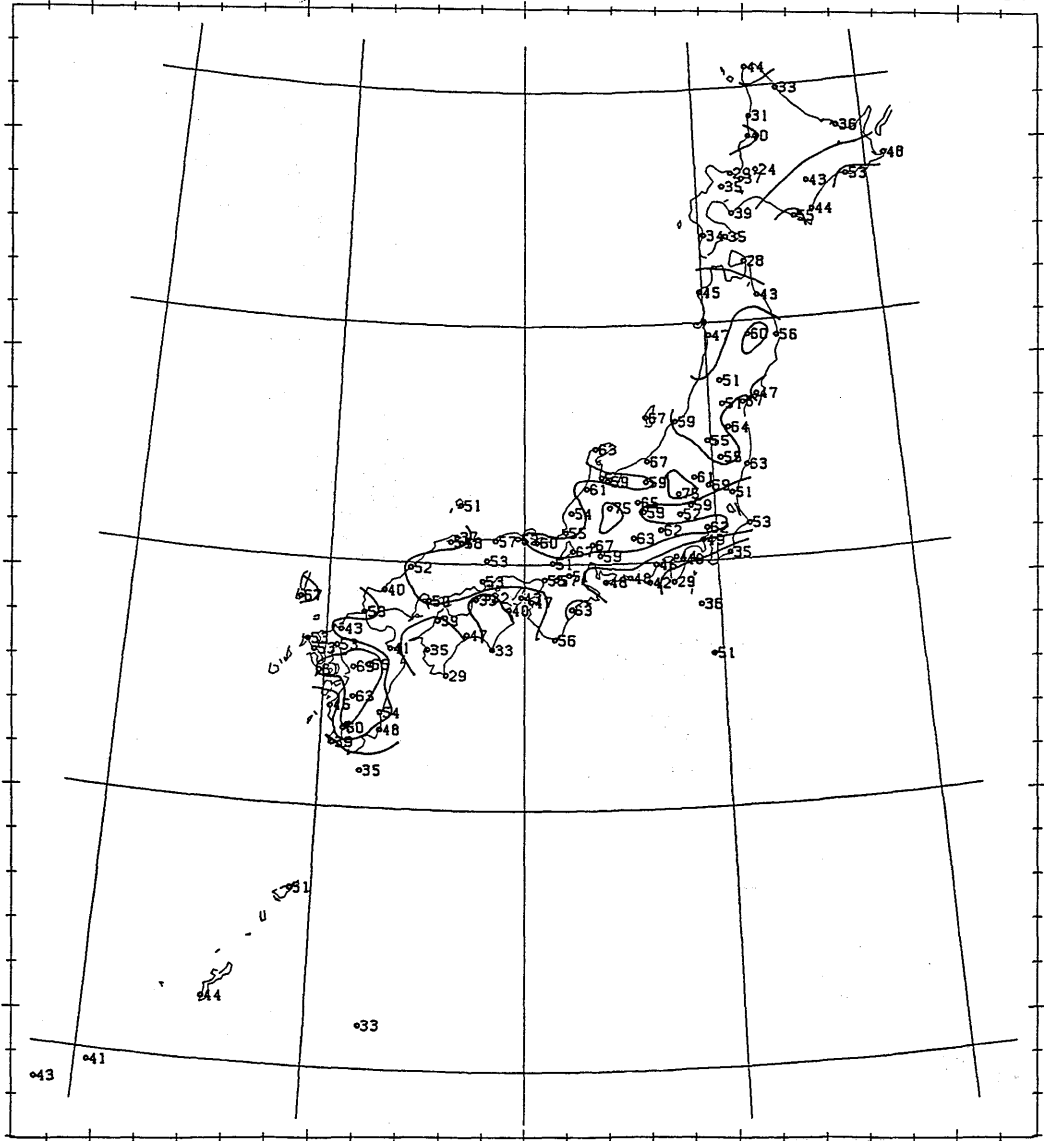

図5 5CP-D出現率の空間分布（5月31日～10月27日）

SCP-DAY (%) N031(0531-0604) 5-DAY MEAN, 30-YEAR MEAN (1961-1990)

SCP-DAY (%) N032(0605-0609) 5-DAY MEAN, 30-YEAR MEAN (1961-1990)

SCP-DAY (%) N034(0615-0619) 5-DAY MEAN, 30-YEAR MEAN (1961-1990)

SCP-DAY (%) N035(0620-0624) 5-DAY MEAN, 30-YEAR MEAN (1961-1990)

SCP-DAY (%) N036(0625-0629) 5-DAY MEAN, 30-YEAR MEAN (1961-1990)

SCP-DAY (%) N037(0630-0704) 5-DAY MEAN, 30-YEAR MEAN (1961-1990)

SCP-DAY (%) N038(0705-0709) 5-DAY MEAN, 30-YEAR MEAN (1961-1990)

SCP-DAY (%) N039(0710-0714) 5-DAY MEAN, 30-YEAR MEAN (1961-1990)

SCP-DAY (%) N040(0715-0719) 5-DAY MEAN, 30-YEAR MEAN (1961-1990)

SCP-DAY (%) N041(0720-0724) 5-DAY MEAN, 30-YEAR MEAN (1961-1990)

SCP-DAY (%) N042(0725-0729) 5-DAY MEAN, 30-YEAR MEAN (1961-1990)

SCP-DAY (%) N043(0730-0803) 5-DAY MEAN, 30-YEAR MEAN (1961-1990)

SCP-DAY (%) N044(0804-0808) 5-DAY MEAN, 30-YEAR MEAN (1961-1990)

SCP-DAY (%) N045(0809-0813) 5-DAY MEAN, 30-YEAR MEAN (1961-1990)

SCP-DAY (%) N046(0814-0818) 5-DAY MEAN, 30-YEAR MEAN (1961-1990)