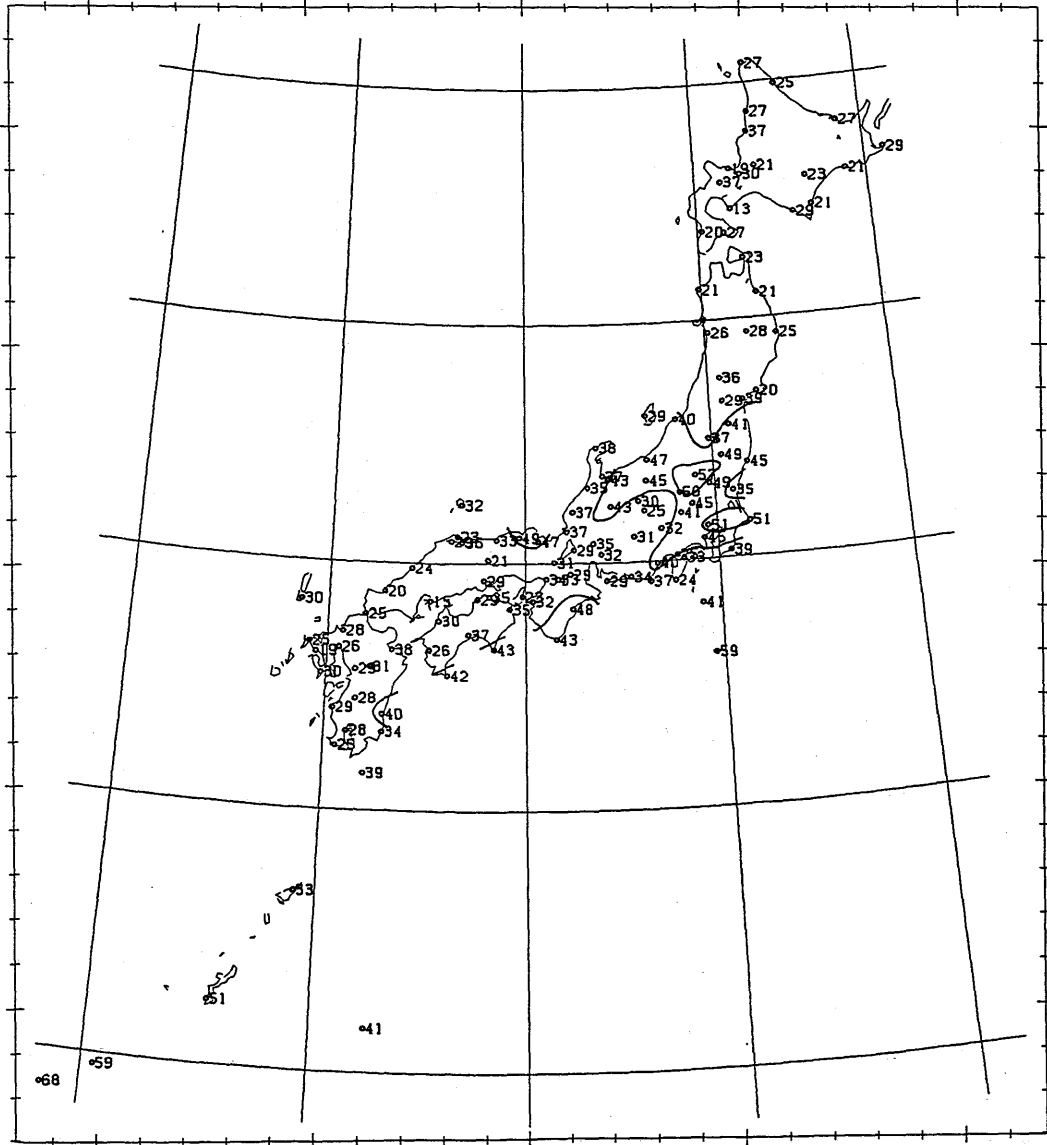

SCP-DAY (%) N043(0730-0803) 5-DAY MEAN, 30-YEAR MEAN (1961-1990)

SCP-DAY (%) N044(0804-0808) 5-DAY MEAN, 30-YEAR MEAN (1961-1990)

SCP-DAY (%) N045(0809-0813) 5-DAY MEAN, 30-YEAR MEAN (1961-1990)

SCP-DAY (%) N046(0814-0818) 5-DAY MEAN, 30-YEAR MEAN (1961-1990)

SCP-DAY (%) N047(0819-0823) 5-DAY MEAN, 30-YEAR MEAN (1961-1990)

SCP-DAY (%) N048(0824-0828) 5-DAY MEAN, 30-YEAR MEAN (1961-1990)

SCP-DAY (%) N050(0903-0907) 5-DAY MEAN, 30-YEAR MEAN (1961-1990)

SCP-DAY (%) N051(0908-0912) 5-DAY MEAN, 30-YEAR MEAN (1961-1990)

SCP-DAY (%) N053(0918-0922) 5-DAY MEAN, 30-YEAR MEAN (1961-1990)

SCP-DAY (%) N054(0923-0927) 5-DAY MEAN, 30-YEAR MEAN (1961-1990)

SCP-DAY (%) N055(0928-1002) 5-DAY MEAN, 30-YEAR MEAN (1961-1990)

SCP-DAY (%) N056(1003-1007) 5-DAY MEAN, 30-YEAR MEAN (1961-1990)

SCP-DAY (%) N058(1013-1017) 5-DAY MEAN, 30-YEAR MEAN (1961-1990)

SCP-DAY (%) N059(1018-1022) 5-DAY MEAN, 30-YEAR MEAN (1961-1990)

SCP-DAY (%) N060(1023-1027) 5-DAY MEAN, 30-YEAR MEAN (1961-1990)