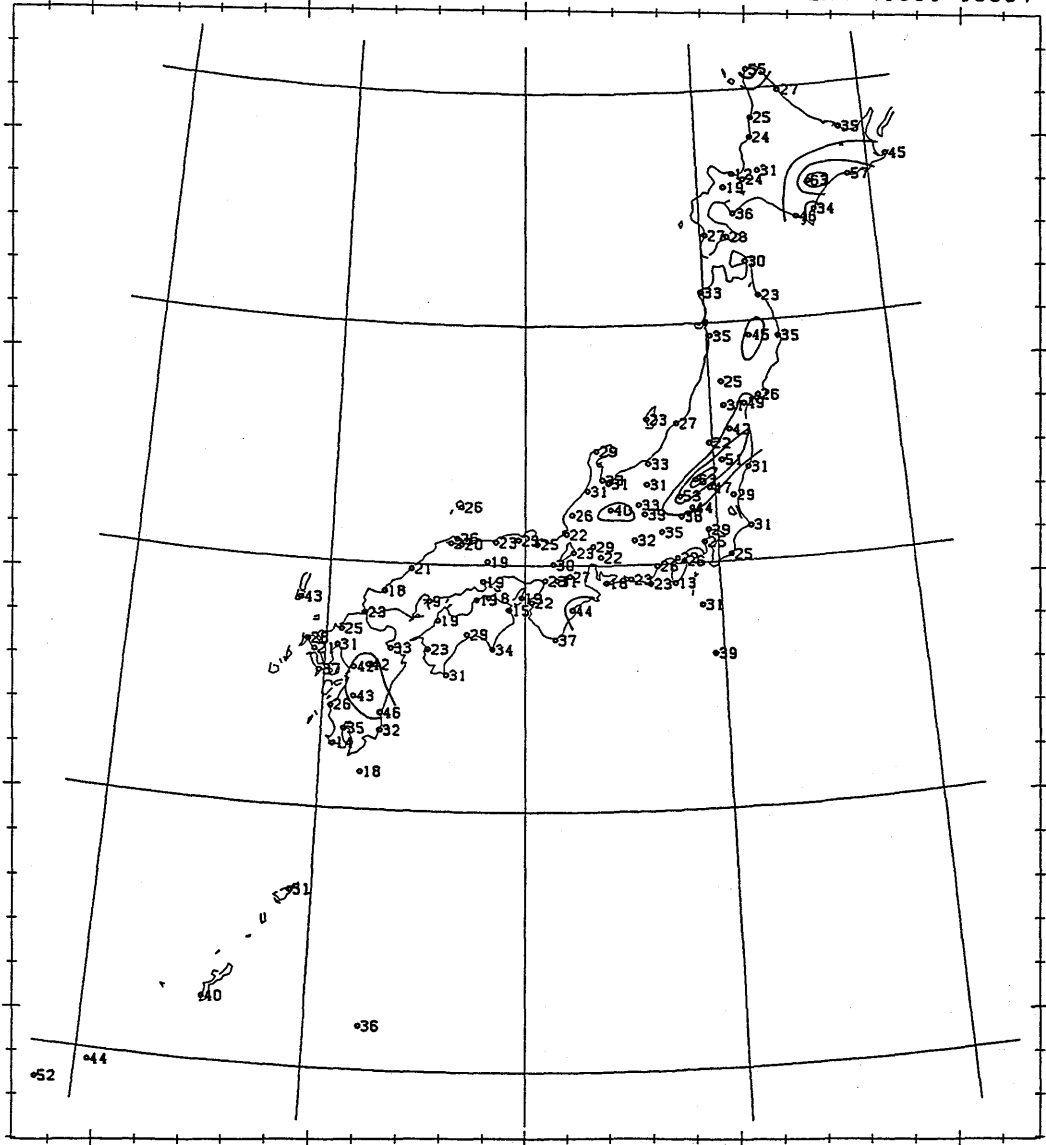

図5 5CP-D出現率の空間分布（5月31日～10月27日）

SCP-DAY (%) N031(0531-0604) 5-DAY MEAN, 30-YEAR MEAN (1961-1990)

SCP-DAY (%) N032(0605-0609) 5-DAY MEAN, 30-YEAR MEAN (1961-1990)

SCP-DAY (%) N034(0615-0619) 5-DAY MEAN, 30-YEAR MEAN (1961-1990)

SCP-DAY (%) N035(0620-0624) 5-DAY MEAN, 30-YEAR MEAN (1961-1990)

SCP-DAY (%) N036(0625-0629) 5-DAY MEAN, 30-YEAR MEAN (1961-1990)

SCP-DAY (%) N037(0630-0704) 5-DAY MEAN, 30-YEAR MEAN (1961-1990)

SCP-DAY (%) N038(0705-0709) 5-DAY MEAN, 30-YEAR MEAN (1961-1990)

SCP-DAY (%) N039(0710-0714) 5-DAY MEAN, 30-YEAR MEAN (1961-1990)

SCP-DAY (%) N040(0715-0719) 5-DAY MEAN, 30-YEAR MEAN (1961-1990)

SCP-DAY (%) N041(0720-0724) 5-DAY MEAN, 30-YEAR MEAN (1961-1990)

SCP-DAY (%) N042(0725-0729) 5-DAY MEAN, 30-YEAR MEAN (1961-1990)

SCP-DAY (%) N043(0730-0803) 5-DAY MEAN, 30-YEAR MEAN (1961-1990)

SCP-DAY (%) N044(0804-0808) 5-DAY MEAN, 30-YEAR MEAN (1961-1990)

SCP-DAY (%) N045(0809-0813) 5-DAY MEAN, 30-YEAR MEAN (1961-1990)

SCP-DAY (%) N046(0814-0818) 5-DAY MEAN, 30-YEAR MEAN (1961-1990)