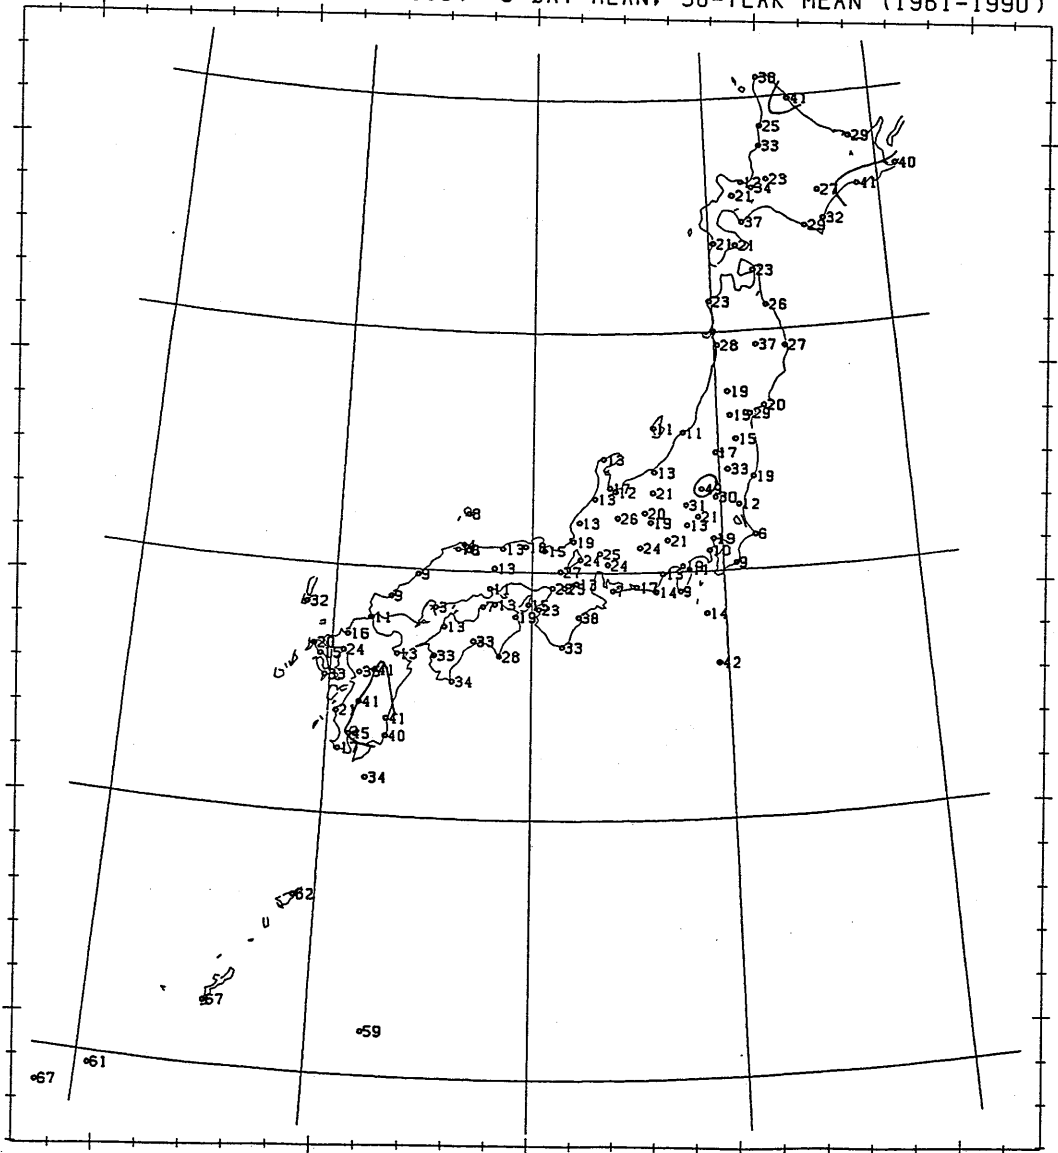

図5 5CP-D出現率の空間分布（5月31日～10月27日）

SCP-DAY (%) N031(0531-0604) 5-DAY MEAN, 30-YEAR MEAN (1961-1990)

SCP-DAY (%) N032(0605-0609) 5-DAY MEAN, 30-YEAR MEAN (1961-1990)

SCP-DAY (%) N034(0615-0619) 5-DAY MEAN, 30-YEAR MEAN (1961-1990)

SCP-DAY (%) N039(0710-0714) 5-DAY MEAN, 30-YEAR MEAN (1961-1990)

SCP-DAY (%) N040(0715-0719) 5-DAY MEAN, 30-YEAR MEAN (1961-1990)

SCP-DAY (%) N041(0720-0724) 5-DAY MEAN, 30-YEAR MEAN (1961-1990)

SCP-DAY (%) N042(0725-0729) 5-DAY MEAN, 30-YEAR MEAN (1961-1990)

SCP-DAY (%) N043(0730-0803) 5-DAY MEAN, 30-YEAR MEAN (1961-1990)

SCP-DAY (%) N044(0804-0808) 5-DAY MEAN, 30-YEAR MEAN (1961-1990)

SCP-DAY (%) N045(0809-0813) 5-DAY MEAN, 30-YEAR MEAN (1961-1990)

SCP-DAY (%) N046(0814-0818) 5-DAY MEAN, 30-YEAR MEAN (1961-1990)

SCP-DAY (%) N047(0819-0823) 5-DAY MEAN, 30-YEAR MEAN (1961-1990)

SCP-DAY (%) N048(0824-0828) 5-DAY MEAN, 30-YEAR MEAN (1961-1990)

SCP-DAY (%) N050(0903-0907) 5-DAY MEAN, 30-YEAR MEAN (1961-1990)

SCP-DAY (%) N051(0908-0912) 5-DAY MEAN, 30-YEAR MEAN (1961-1990)