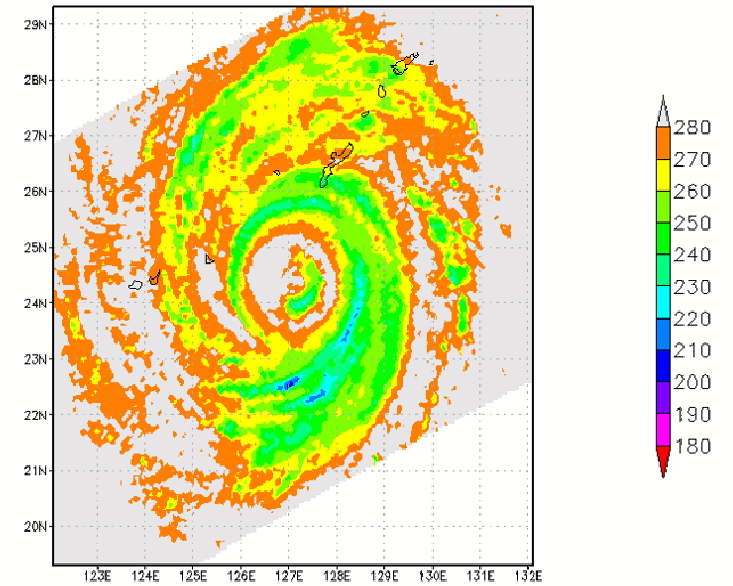

QSV3 of T0423 at 2004-10-16 21:12:00Z

$\vec{v}$

TMI PCT85 of T0423 at 2004-10-18 21:36:00Z

AMSRE-E PCT85 of T0423 at 2004-10-19 17:32:00Z

AMSU Limb corrected CH07 of T0423 at 2004-10-19 18:45:00Z