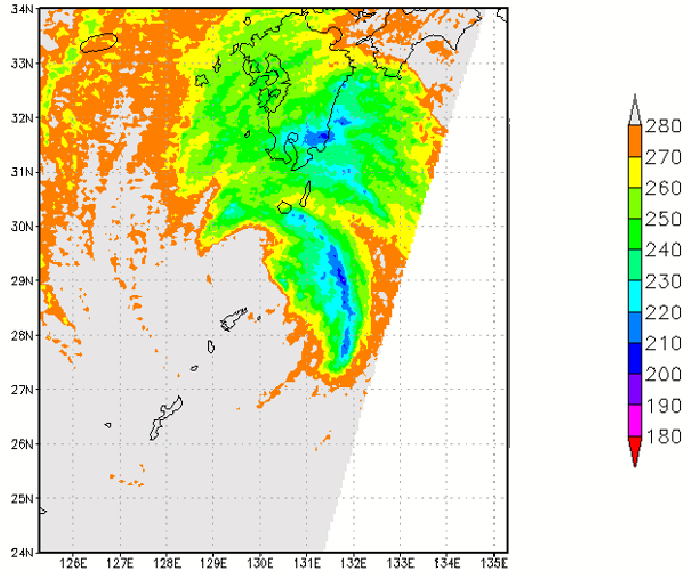

QSV3 of T0423 at 2004-10-16 21:12:00Z

$\vec{v}$

TMI PCT85 of T0423 at 2004-10-18 21:36:00Z

AMSRE-E PCT85 of T0423 at 2004-10-19 17:32:00Z

AMSU Limb corrected CH07 of T0423 at 2004-10-19 18:45:00Z