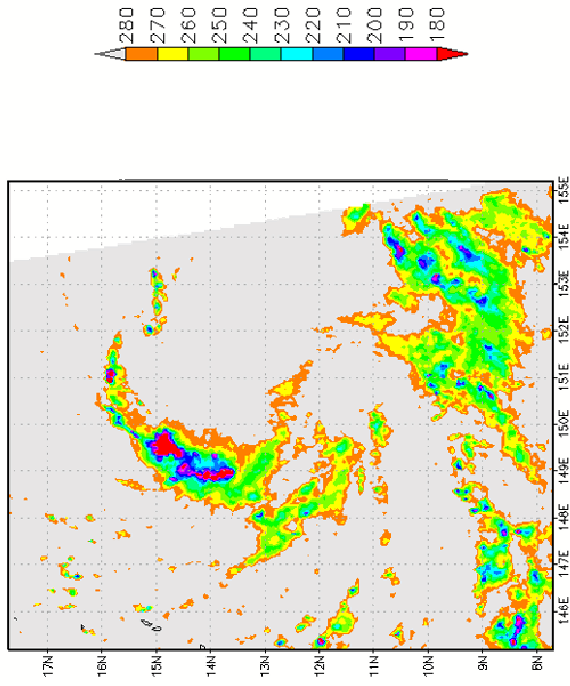

AMSR-E PCT85 of T0423 at 2004-10-12 03:37:00Z

QSV3 of T0423 at 2004-10-12 08:29:00Z

AMSR-E TB37V of T0423 at 2004-10-13 16:34:00Z

AMSR-E PCT85 of T0423 at 2004-10-16 17:04:00Z