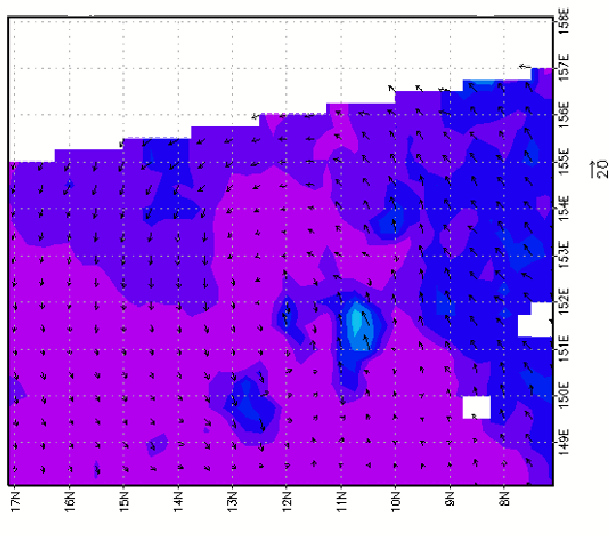

AMSR-E PCT85 of T0423 at 2004-10-12 03:37:00Z

QSV3 of T0423 at 2004-10-12 08:29:00Z

AMSR-E TB37V of T0423 at 2004-10-13 16:34:00Z

AMSR-E PCT85 of T0423 at 2004-10-16 17:04:00Z