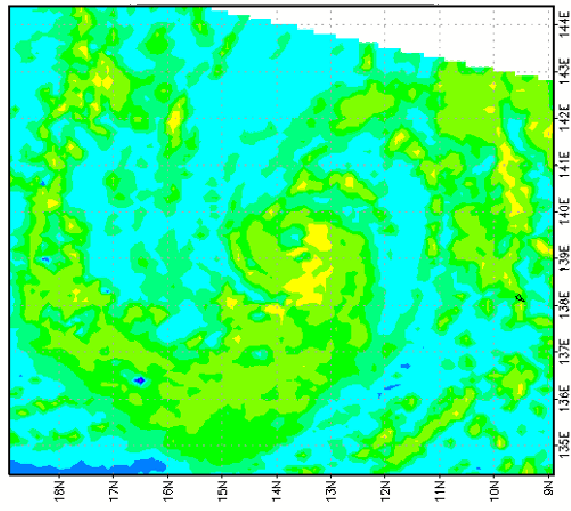

AMSR-E PCT85 of T0423 at 2004-10-12 03:37:00Z

QSV3 of T0423 at 2004-10-12 08:29:00Z

AMSR-E TB37V of T0423 at 2004-10-13 16:34:00Z

AMSR-E PCT85 of T0423 at 2004-10-16 17:04:00Z