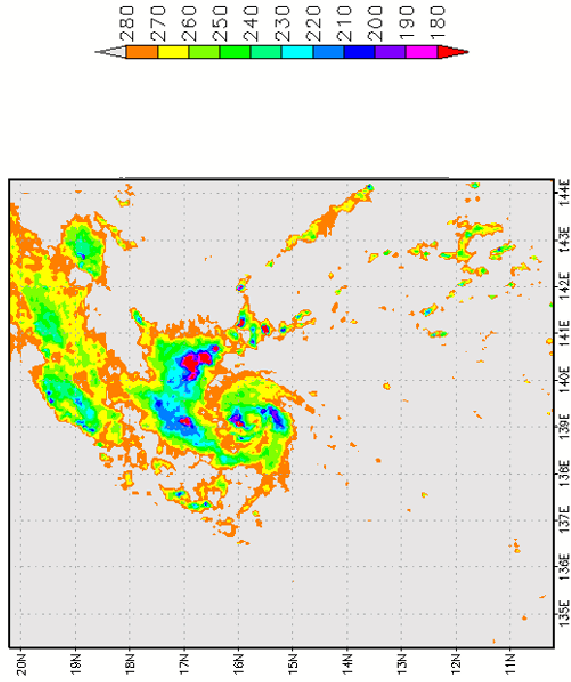

AMSR-E PCT85 of T0421 at 2004-09-19 03:31:00Z

QSV3 of T0421 at 2004-09-19 08:24:00Z

AMSR-E PCT85 of T0421 at 2004-09-22 04:03:00Z

TMI TB37V of T0421 at 2004-09-24 09:19:00Z