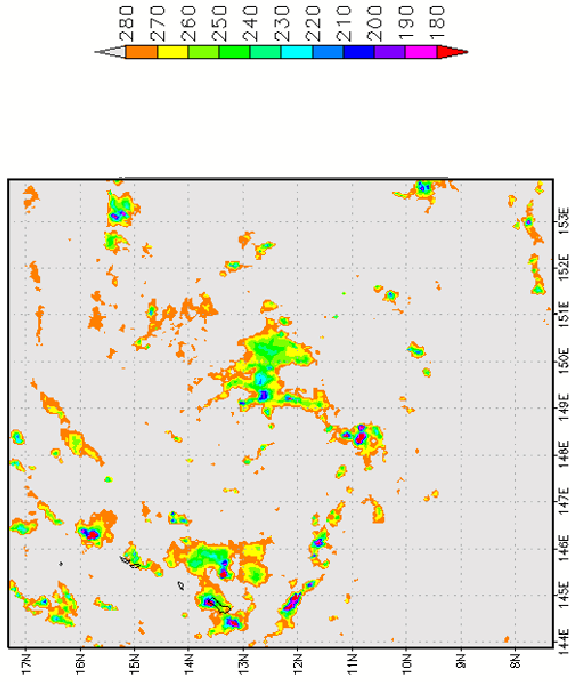

AMSR-E PCT85 of T0421 at 2004-09-19 03:31:00Z

QSV3 of T0421 at 2004-09-19 08:24:00Z

AMSR-E PCT85 of T0421 at 2004-09-22 04:03:00Z

TMI TB37V of T0421 at 2004-09-24 09:19:00Z