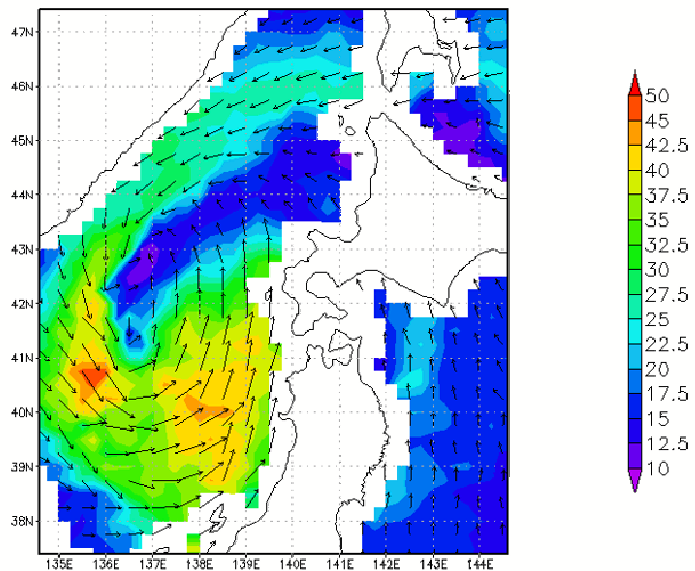

AMSR-E PCT85 of T0418 at 2004-09-04 04:17:00Z

AMSU Limb corrected CH07 of T0418 at 2004-09-04 22:07:00Z

QSV3 of T0418 at 2004-09-07 19:47:00Z

AMSU Limb corrected CH07 of T0418 at 2004-09-07 18:19:00Z