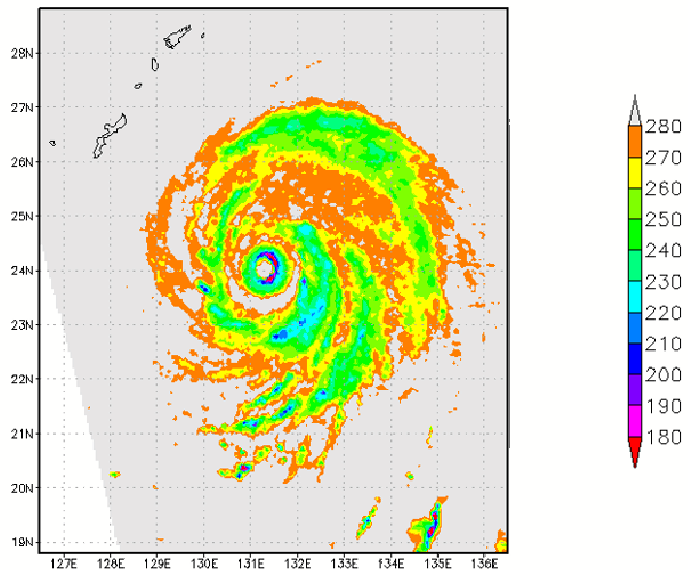

AMSR-E PCT85 of T0418 at 2004-09-04 04:17:00Z

AMSU Limb corrected CH07 of T0418 at 2004-09-04 22:07:00Z

QSV3 of T0418 at 2004-09-07 19:47:00Z

AMSU Limb corrected CH07 of T0418 at 2004-09-07 18:19:00Z