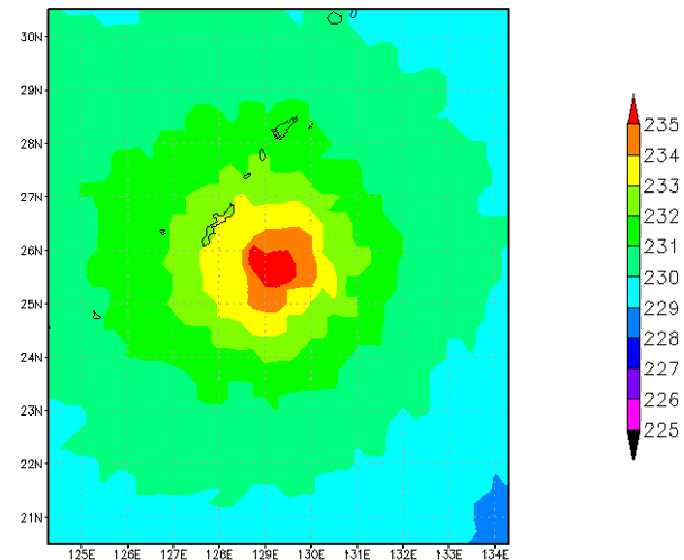

AMSR-E PCT85 of T0418 at 2004-09-04 04:17:00Z

AMSU Limb corrected CH07 of T0418 at 2004-09-04 22:07:00Z

QSV3 of T0418 at 2004-09-07 19:47:00Z

AMSU Limb corrected CH07 of T0418 at 2004-09-07 18:19:00Z