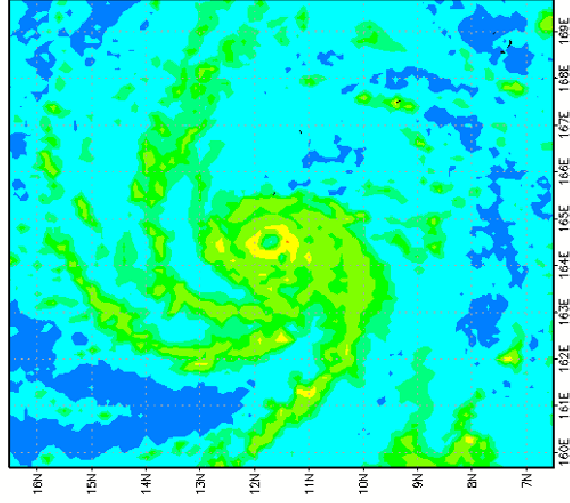

QSV3 of T0418 at 2004-08-26 18:07:00Z

AMSR-E TB37V of T0418 at 2004-08-28 02:29:00Z

AMSR-E PCT85 of T0418 at 2004-09-01 15:56:00Z

QSV3 of T0418 at 2004-09-01 20:36:00Z