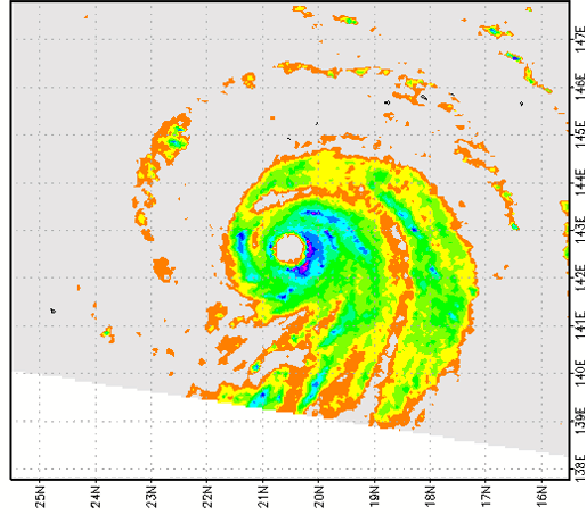

QSV3 of T0418 at 2004-08-26 18:07:00Z

AMSR-E TB37V of T0418 at 2004-08-28 02:29:00Z

AMSR-E PCT85 of T0418 at 2004-09-01 15:56:00Z

QSV3 of T0418 at 2004-09-01 20:36:00Z