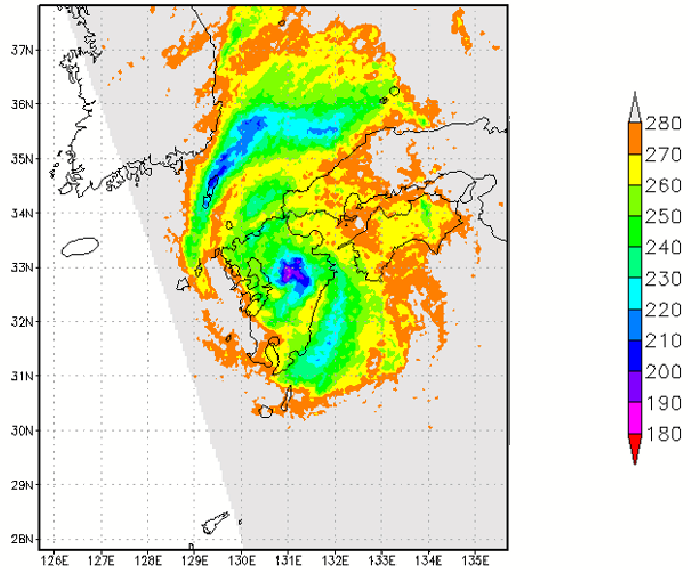

AMSU Limb corrected CH07 of T0416 at 2004-08-25 17:32:00Z

TMI PCT85 of T0416 at 2004-08-27 05:44:00Z

AMSRE PCT85 of T0416 at 2004-08-30 04:01:00Z

QSV3 of T0416 at 2004-08-30 19:53:00Z