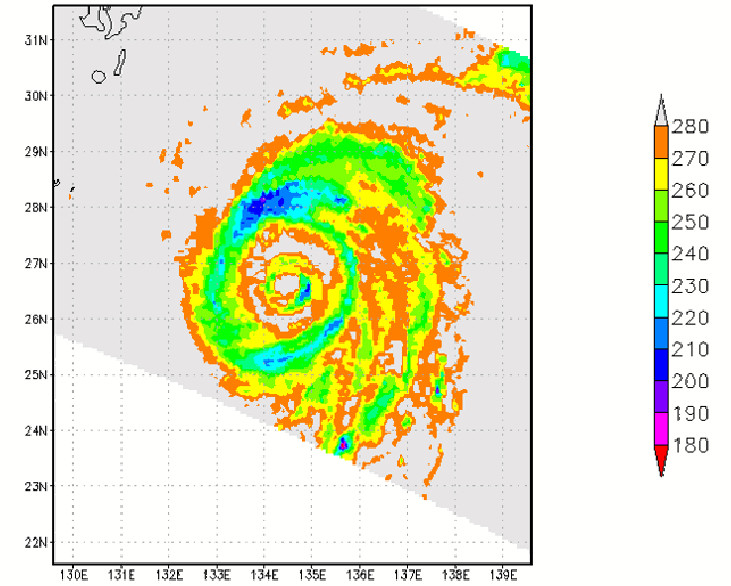

AMSU Limb corrected CH07 of T0416 at 2004-08-25 17:32:00Z

TMI PCT85 of T0416 at 2004-08-27 05:44:00Z

AMSRE PCT85 of T0416 at 2004-08-30 04:01:00Z

QSV3 of T0416 at 2004-08-30 19:53:00Z