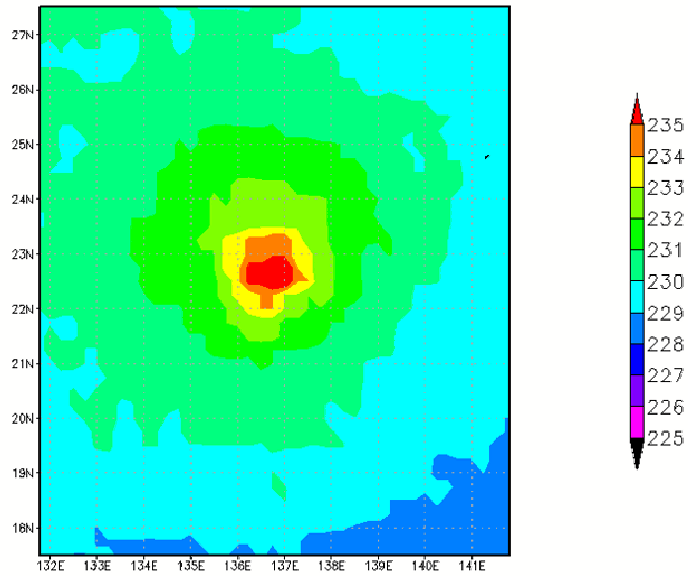

AMSU Limb corrected CH07 of T0416 at 2004-08-25 17:32:00Z

TMI PCT85 of T0416 at 2004-08-27 05:44:00Z

AMSRE PCT85 of T0416 at 2004-08-30 04:01:00Z

QSV3 of T0416 at 2004-08-30 19:53:00Z