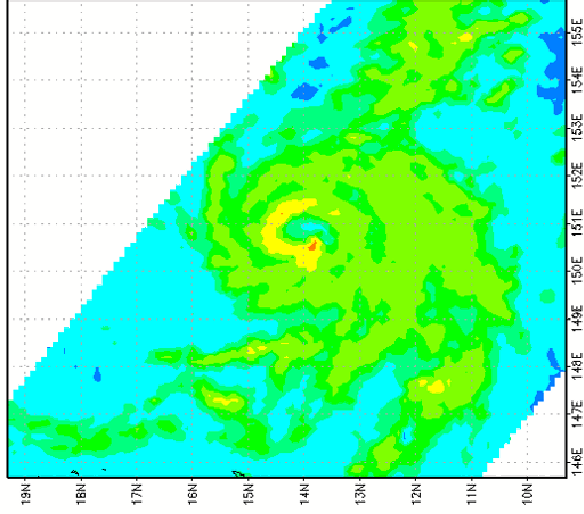

Qsv3 of T0416 at 2004-08-18 07:11:00Z

AMSR-E PCT85 of T0416 at 2004-08-19 14:50:00Z

TMI TB37V of T0416 at 2004-08-21 09:44:00Z

Qsv3 of T0416 at 2004-08-25 20:18:00Z