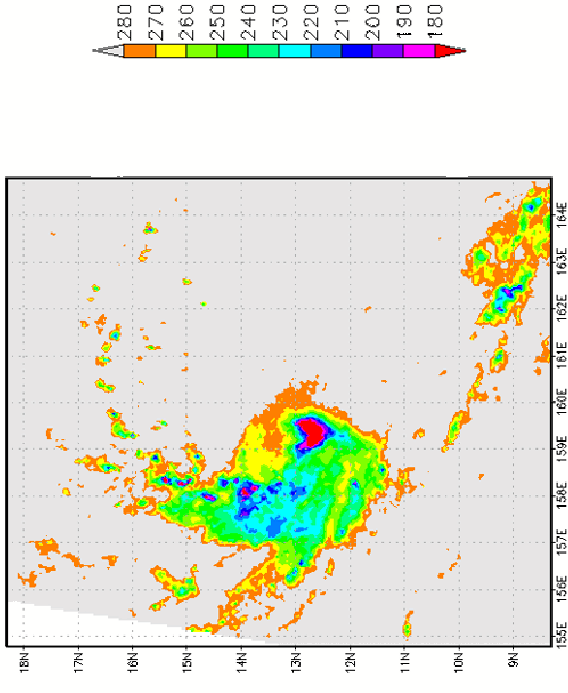

Qsv3 of T0416 at 2004-08-18 07:11:00Z

AMSR-E PCT85 of T0416 at 2004-08-19 14:50:00Z

TMI TB37V of T0416 at 2004-08-21 09:44:00Z

Qsv3 of T0416 at 2004-08-25 20:18:00Z