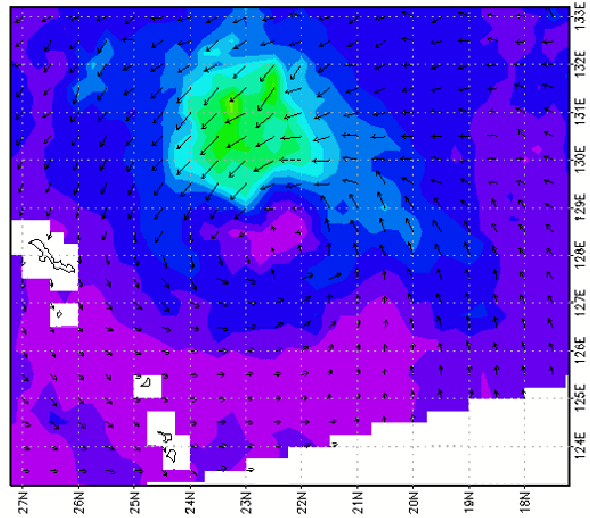

QSV3 of T0415 at 2004-08-14 08:54:00Z

QSV3 of T0415 at 2004-08-16 20:51:00Z

20

TMI PCT85 of T0415 at 2004-08-18 05:52:00Z

TMI TB37V of T0415 at 2004-08-18 10:45:00Z