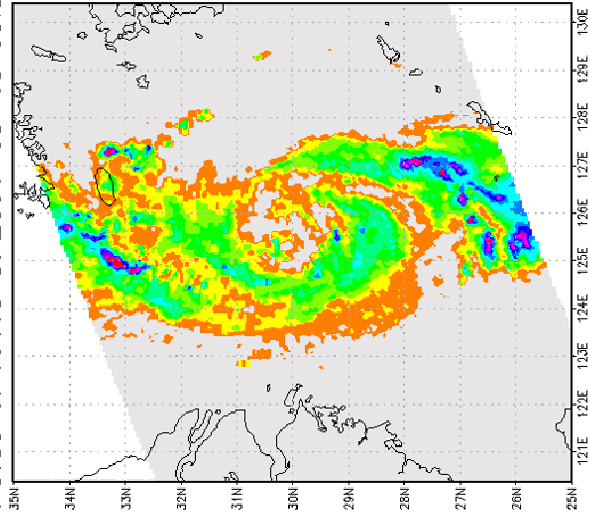

QSV3 of T0415 at 2004-08-14 08:54:00Z

QSV3 of T0415 at 2004-08-16 20:51:00Z

20

TMI PCT85 of T0415 at 2004-08-18 05:52:00Z

TMI TB37V of T0415 at 2004-08-18 10:45:00Z