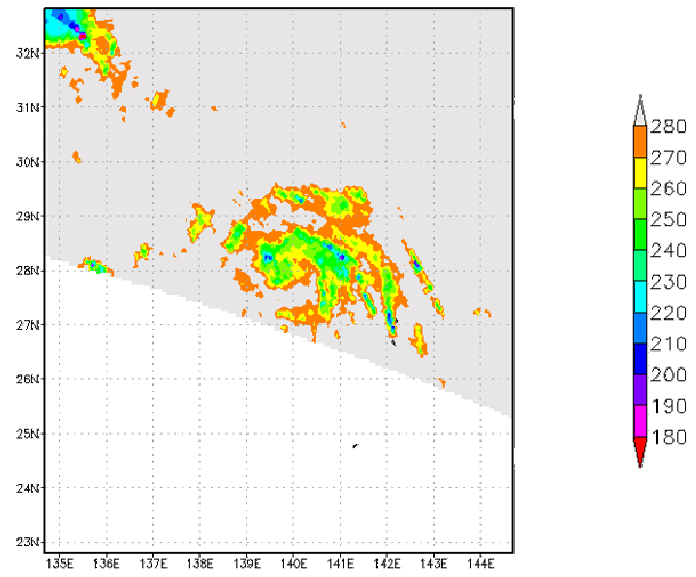

TMI PCT85 of T0411 at 2004-08-03 16:42:00Z

AMSU Limb corrected CH07 of T0411 at 2004-08-03 21:22:00Z