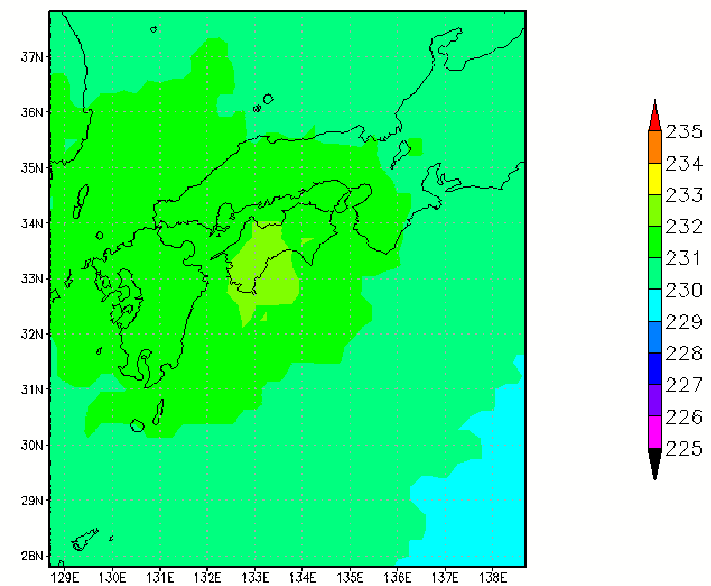

QSV3 of T0410 at 2004-07-29 20:18:00Z

\vec{v}

AMSU Limb corrected CH07 of T0410 at 2004-07-31 04:46:00Z

AMSU Limb corrected CH07 of T0410 at 2004-08-01 09:49:00Z