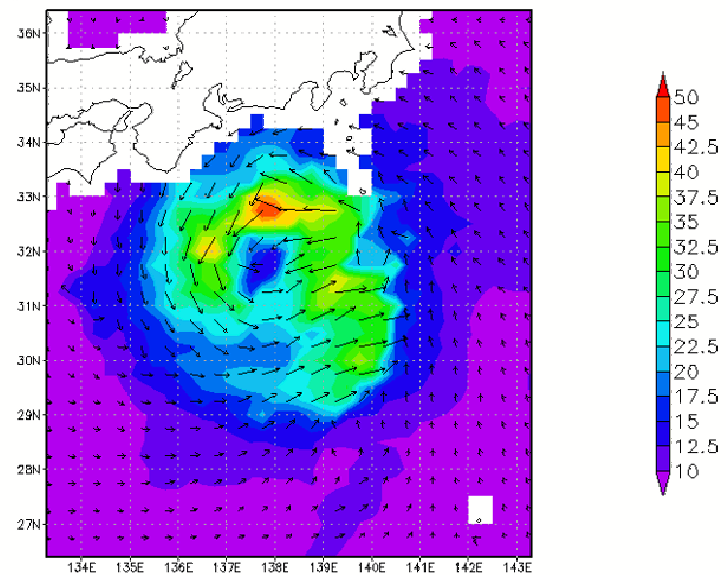

QSV3 of T0410 at 2004-07-29 20:18:00Z

\vec{v}

AMSU Limb corrected CH07 of T0410 at 2004-07-31 04:46:00Z

AMSU Limb corrected CH07 of T0410 at 2004-08-01 09:49:00Z