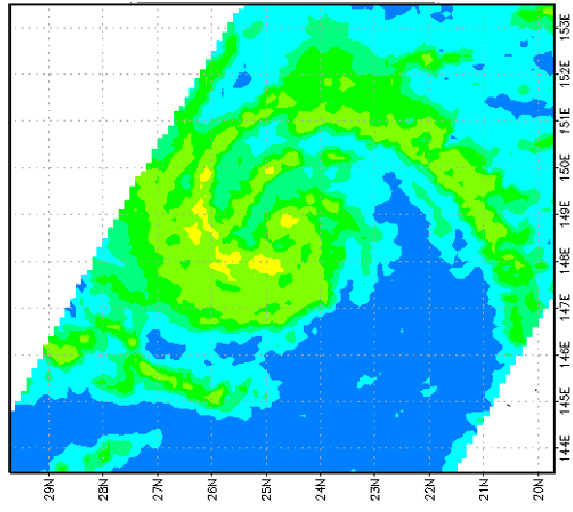

TMI TB37V of T0410 at 2004-07-25 21:56:00Z

QSV3 of T0410 at 2004-07-26 19:54:00Z

TMI PCI85 of T0410 at 2004-07-26 20:59:00Z

TMI PCI85 of T0410 at 2004-07-28 15:49:00Z