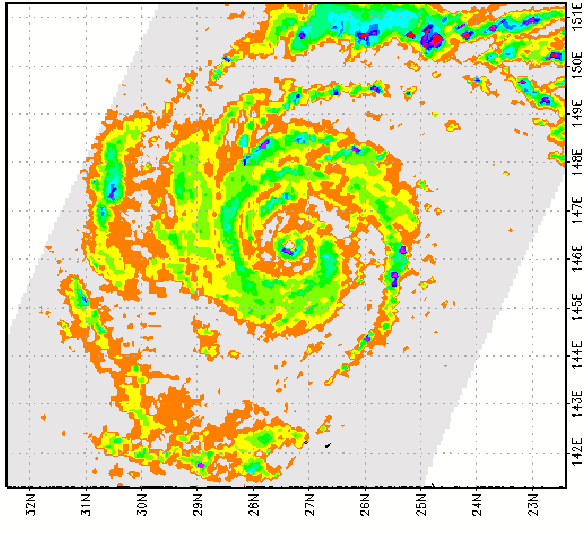

TMI TB37V of T0410 at 2004-07-25 21:56:00Z

QSV3 of T0410 at 2004-07-26 19:54:00Z

TMI PCI85 of T0410 at 2004-07-26 20:59:00Z

TMI PCI85 of T0410 at 2004-07-28 15:49:00Z