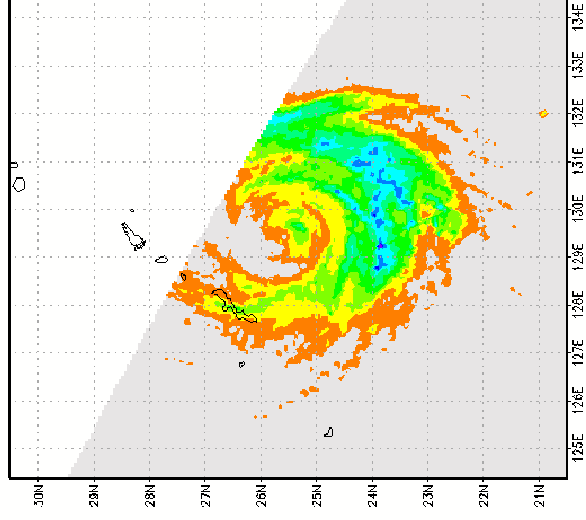

QSw3 of T0406 at 2004-06-19 09:41:00Z

TMI PCT85 of T0406 at 2004-06-19 17:40:00Z

AMSU Limb corrected CH07 of T0406 at 2004-06-21 18:04:00Z