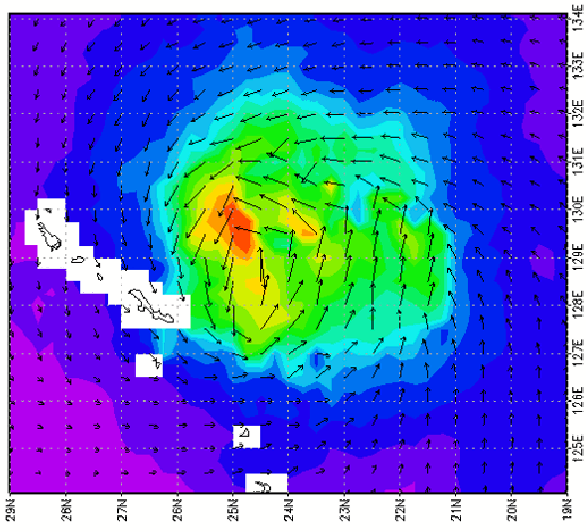

QSw3 of T0406 at 2004-06-19 09:41:00Z

TMI PCT85 of T0406 at 2004-06-19 17:40:00Z

AMSU Limb corrected CH07 of T0406 at 2004-06-21 18:04:00Z