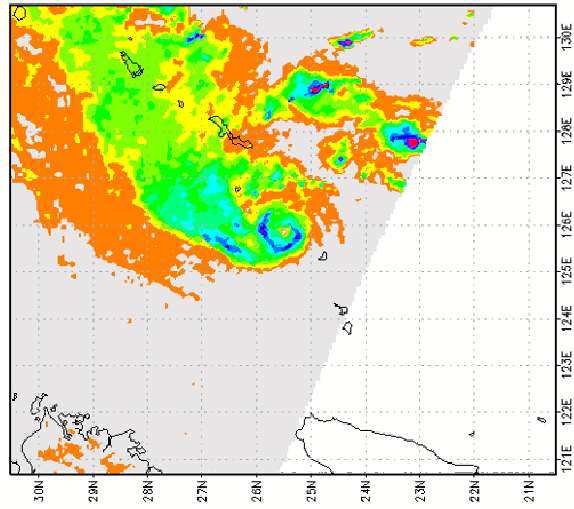

TMI PCT85 of T0404 at 2004-06-09 22:02:00Z

TMI PCT85 of T0404 at 2004-06-10 16:13:00Z

QSV3 of T0404 at 2004-06-10 10:12:00Z