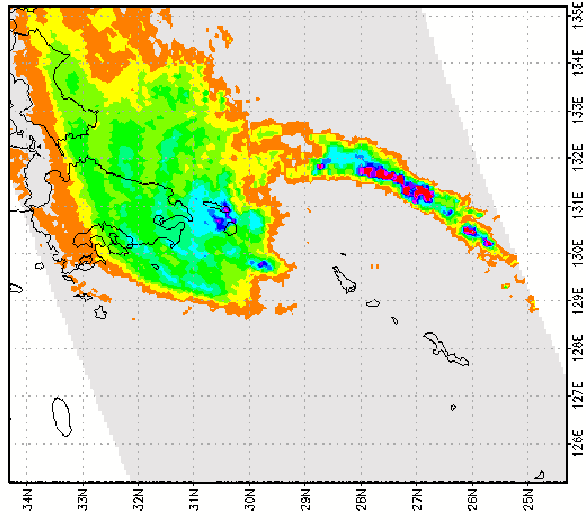

TMI PCT85 of T0404 at 2004-06-09 22:02:00Z

TMI PCT85 of T0404 at 2004-06-10 16:13:00Z

QSV3 of T0404 at 2004-06-10 10:12:00Z