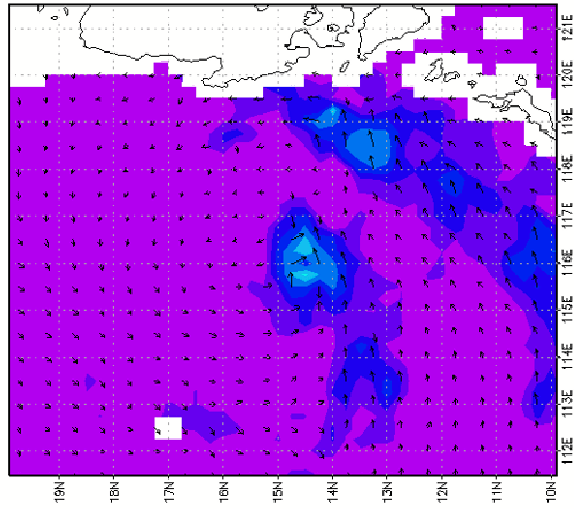

Qsv3 of T0404 at 2004-06-04 22:17:00Z

20

Qsv3 of T0404 at 2004-06-06 10:20:00Z

20

AMSU Limb corrected CH07 of T0404 at 2004-06-06 22:37:00Z

AMSR-E PCT85 of T0404 at 2004-06-07 18:12:00Z