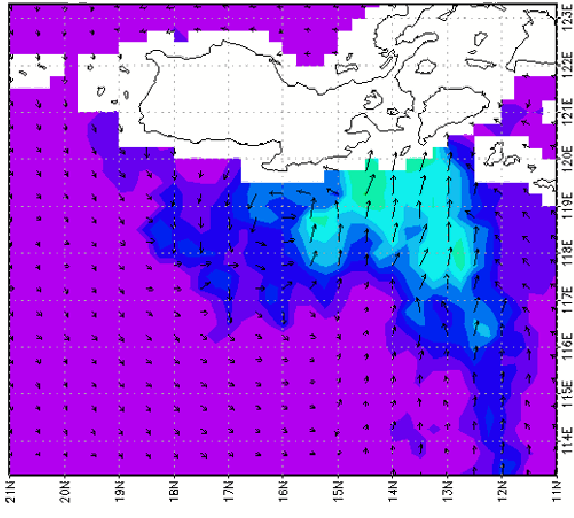

Qsv3 of T0404 at 2004-06-04 22:17:00Z

20

Qsv3 of T0404 at 2004-06-06 10:20:00Z

20

AMSU Limb corrected CH07 of T0404 at 2004-06-06 22:37:00Z

AMSR-E PCT85 of T0404 at 2004-06-07 18:12:00Z