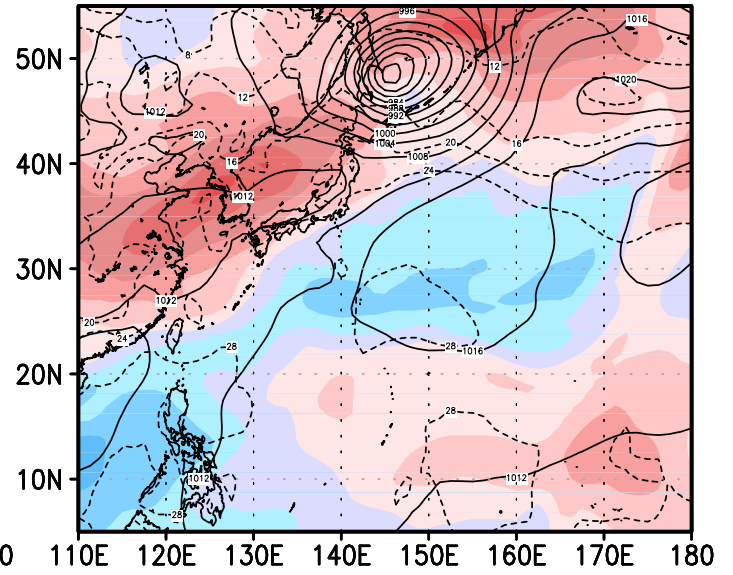

00z07sep2004

12z07sep2004

00z08sep2004

12z08sep2004

00z09sep2004

12z09sep2004

Psurf Tsurf Shear(U200-U850)