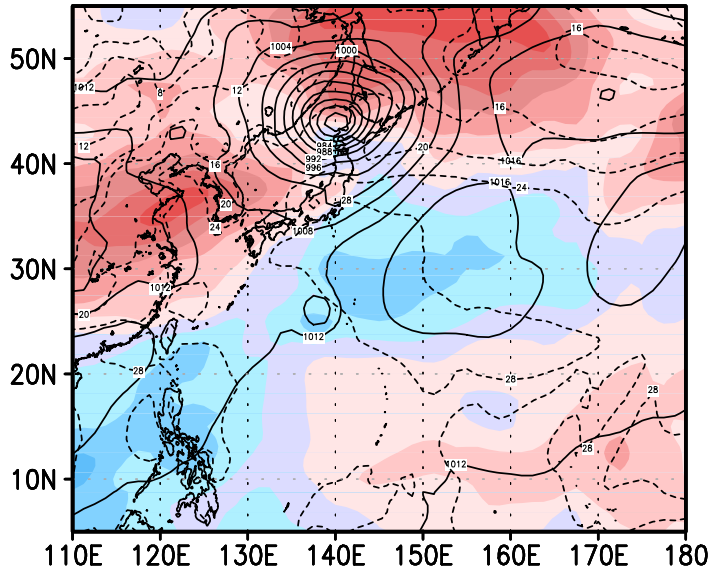

00z07sep2004

12z07sep2004

00z08sep2004

12z08sep2004

00z09sep2004

12z09sep2004

Psurf Tsurf Shear(U200-U850)