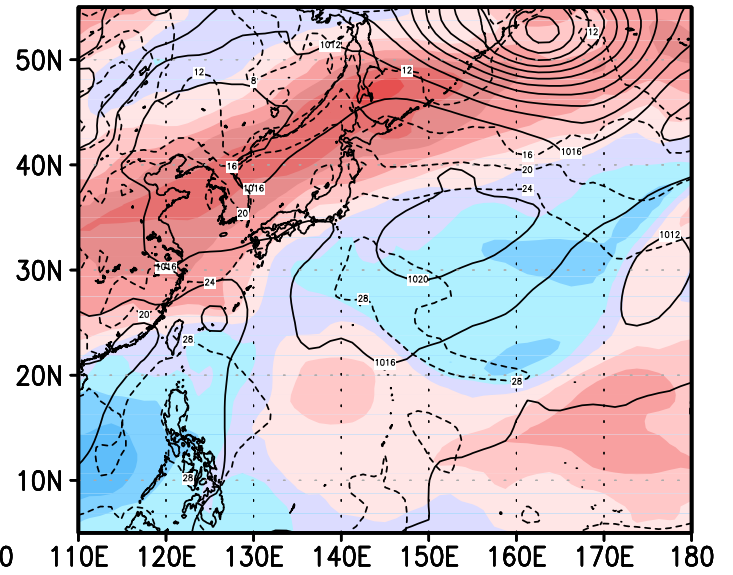

00z07sep2004

12z07sep2004

00z08sep2004

12z08sep2004

00z09sep2004

12z09sep2004

Psurf Tsurf Shear(U200-U850)