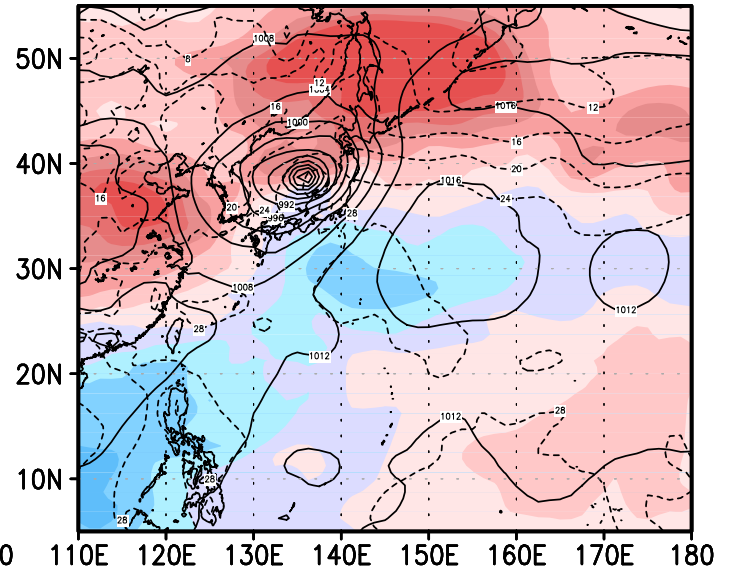

00z07sep2004

12z07sep2004

00z08sep2004

12z08sep2004

00z09sep2004

12z09sep2004

Psurf Tsurf Shear(U200-U850)