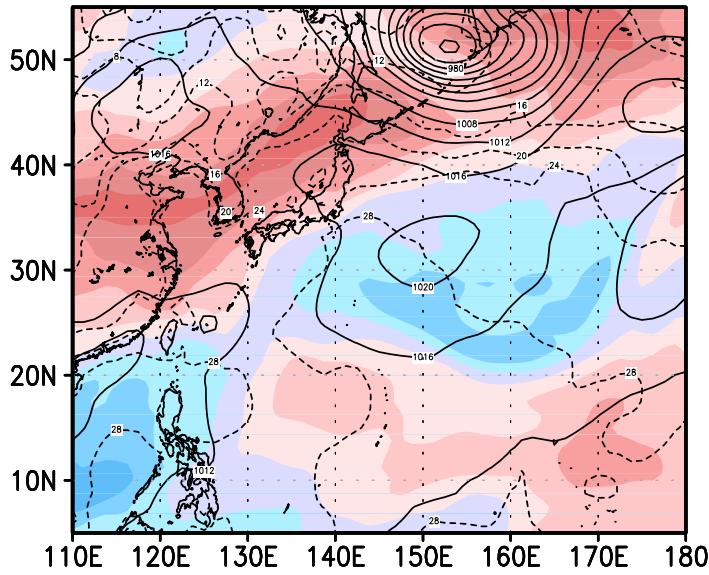

00z07sep2004

12z07sep2004

00z08sep2004

12z08sep2004

00z09sep2004

12z09sep2004

Psurf Tsurf Shear(U200-U850)