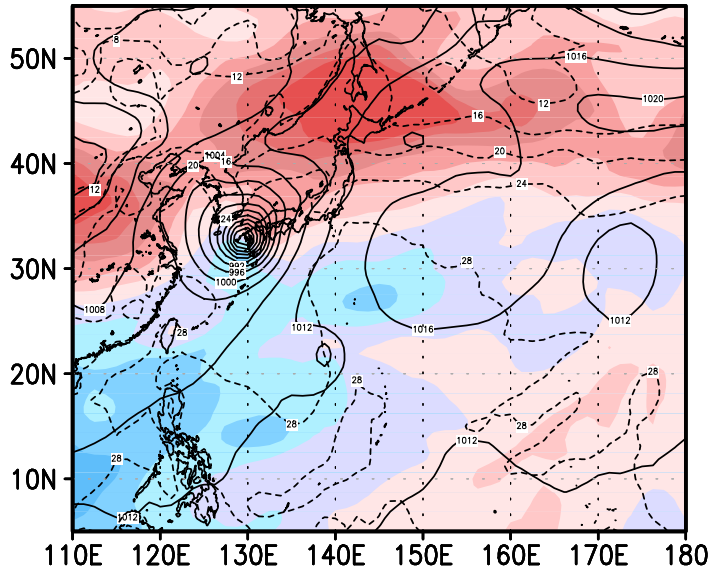

00z07sep2004

12z07sep2004

00z08sep2004

12z08sep2004

00z09sep2004

12z09sep2004

Psurf Tsurf Shear(U200-U850)