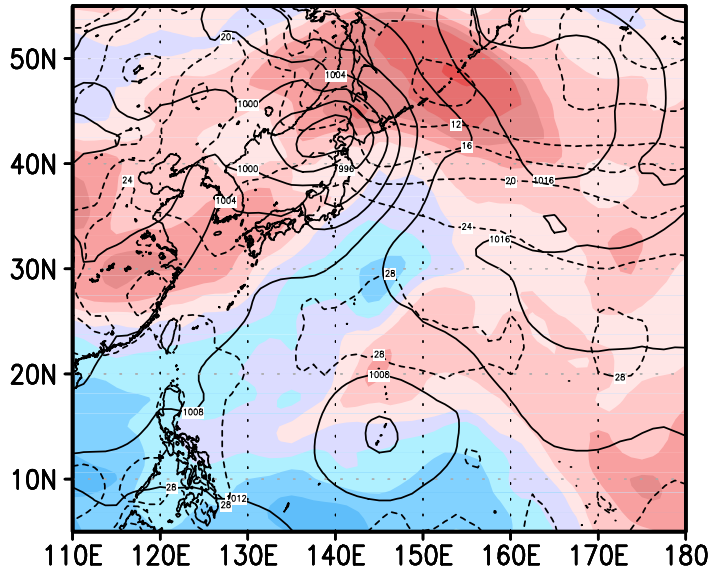

00z21jun2004

12z21jun2004

00z22jun2004

12z22jun2004

00z23jun2004

12z23jun2004

Psurf Tsurf Shear(U200-U850)