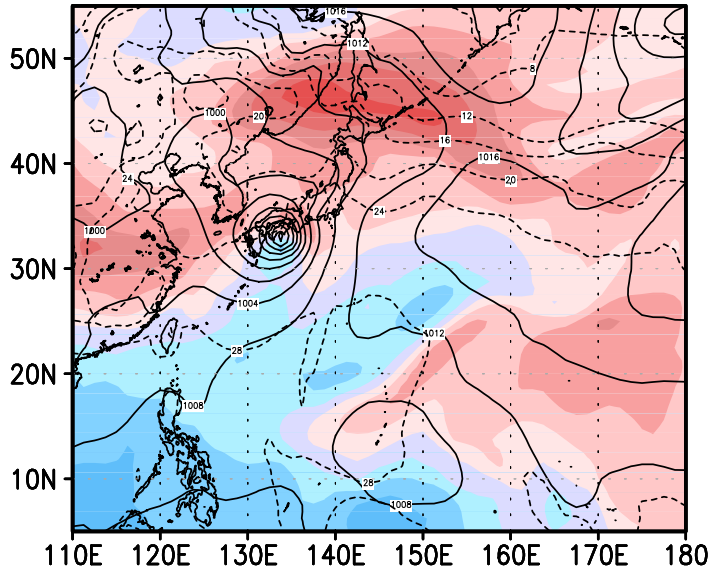

00z21jun2004

12z21jun2004

00z22jun2004

12z22jun2004

00z23jun2004

12z23jun2004

Psurf Tsurf Shear(U200-U850)