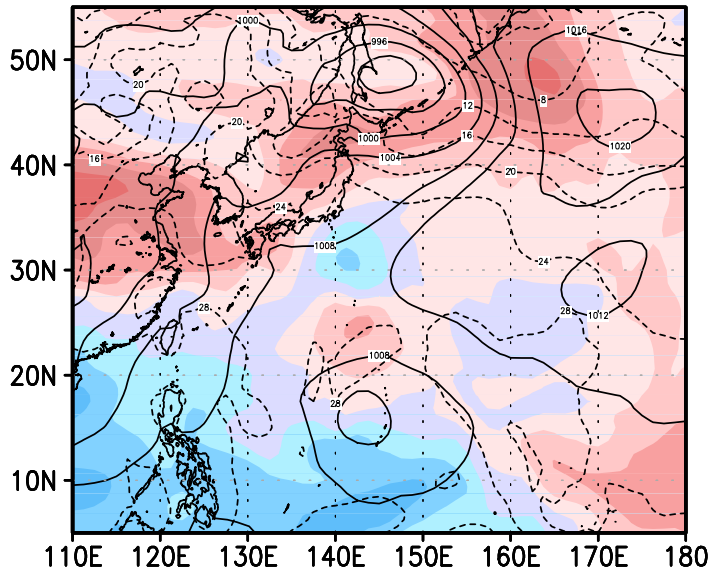

00z21jun2004

12z21jun2004

00z22jun2004

12z22jun2004

00z23jun2004

12z23jun2004

Psurf Tsurf Shear(U200-U850)