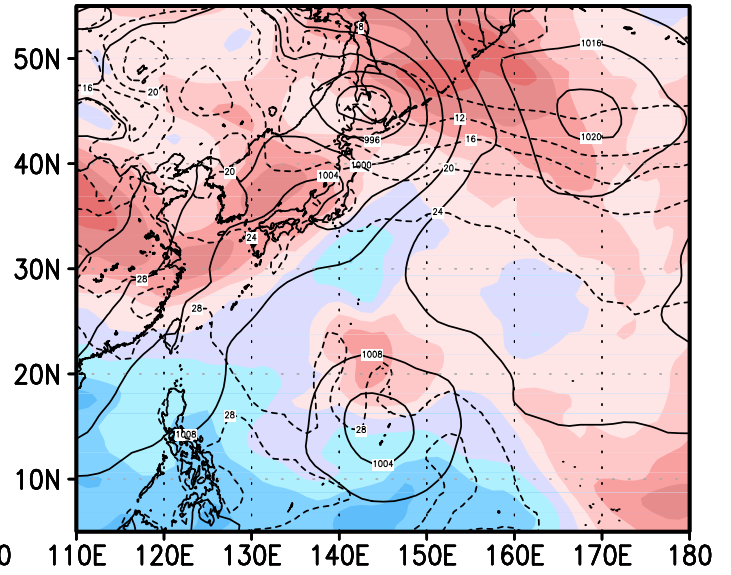

00z21jun2004

12z21jun2004

00z22jun2004

12z22jun2004

00z23jun2004

12z23jun2004

Psurf Tsurf Shear(U200-U850)