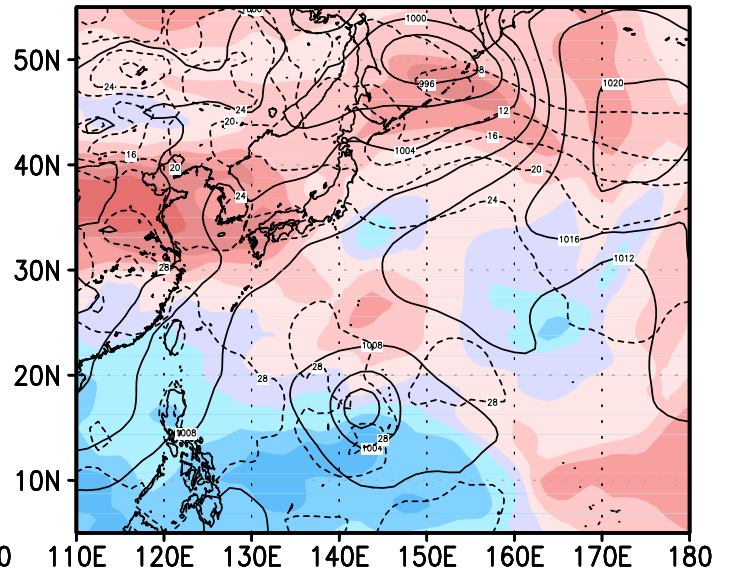

00z21jun2004

12z21jun2004

00z22jun2004

12z22jun2004

00z23jun2004

12z23jun2004

Psurf Tsurf Shear(U200-U850)