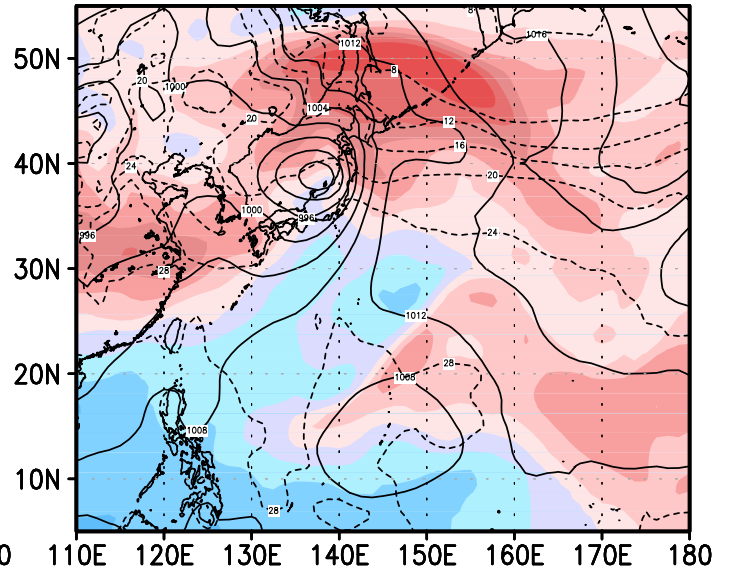

00z21jun2004

12z21jun2004

00z22jun2004

12z22jun2004

00z23jun2004

12z23jun2004

Psurf Tsurf Shear(U200-U850)