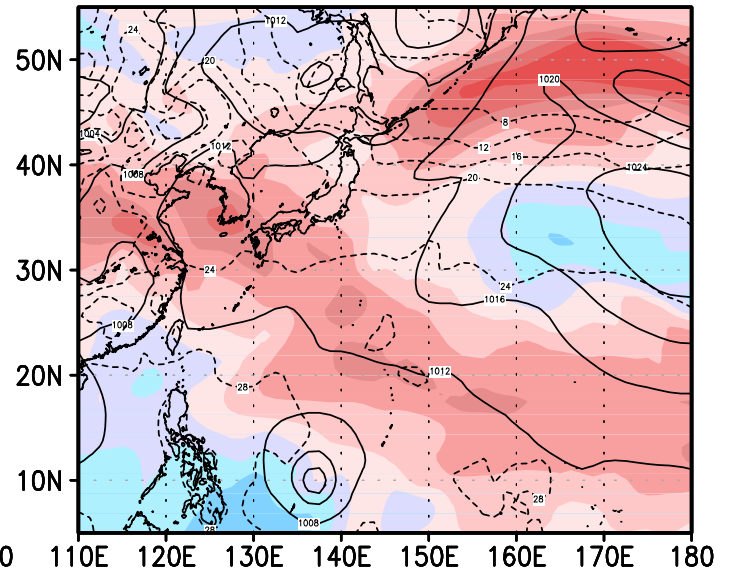

00z12jun2004

12z12jun2004

00z13jun2004

12z13jun2004

00z14jun2004

12z14jun2004

Psurf Tsurf Shear(U200-U850)