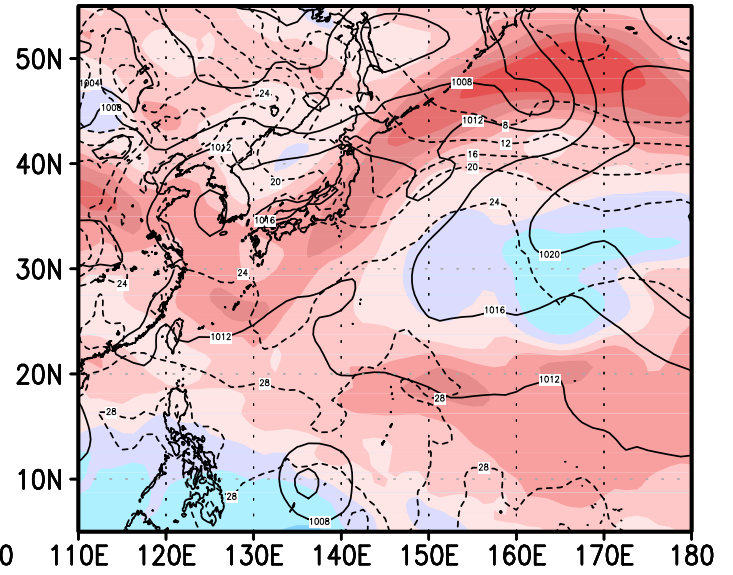

00z12jun2004

12z12jun2004

00z13jun2004

12z13jun2004

00z14jun2004

12z14jun2004

Psurf Tsurf Shear(U200-U850)