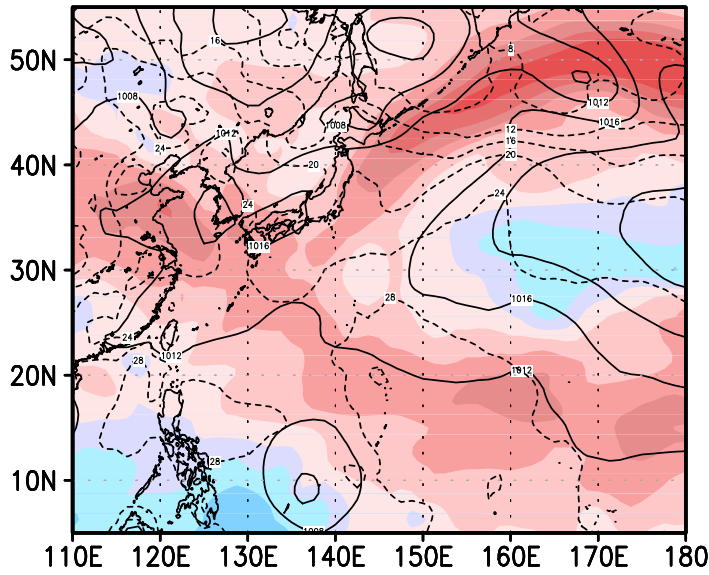

00z12jun2004

12z12jun2004

00z13jun2004

12z13jun2004

00z14jun2004

12z14jun2004

Psurf Tsurf Shear(U200-U850)