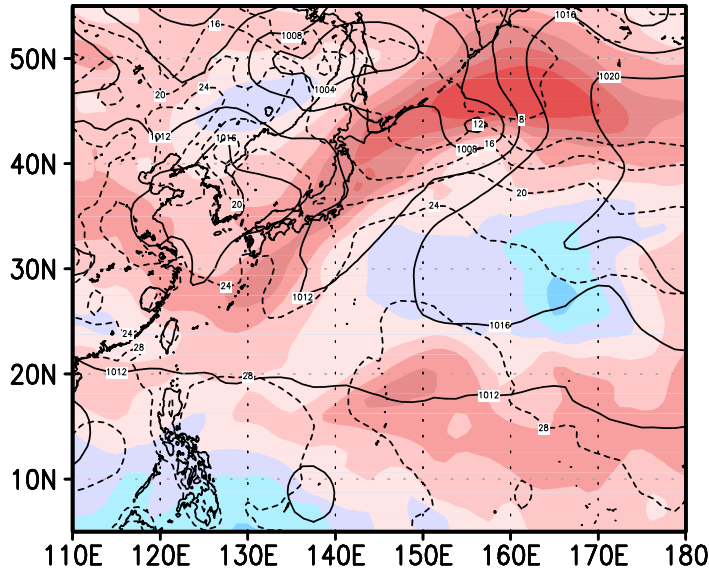

00z12jun2004

12z12jun2004

00z13jun2004

12z13jun2004

00z14jun2004

12z14jun2004

Psurf Tsurf Shear(U200-U850)