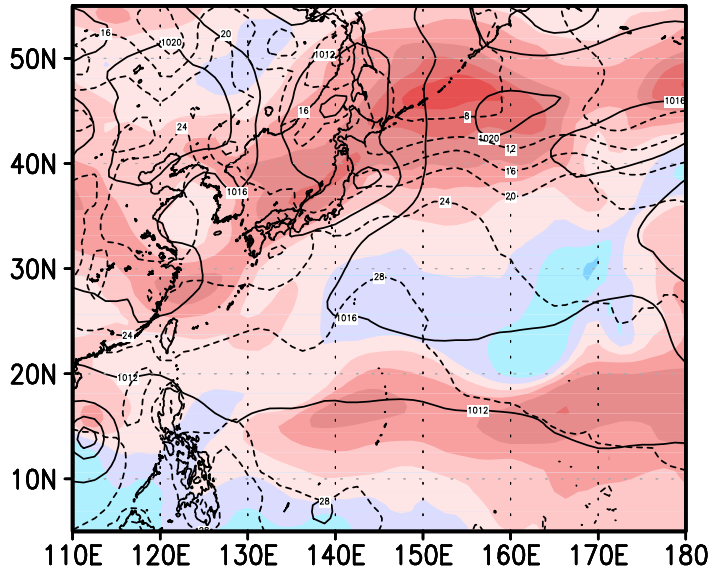

00z12jun2004

12z12jun2004

00z13jun2004

12z13jun2004

00z14jun2004

12z14jun2004

Psurf Tsurf Shear(U200-U850)