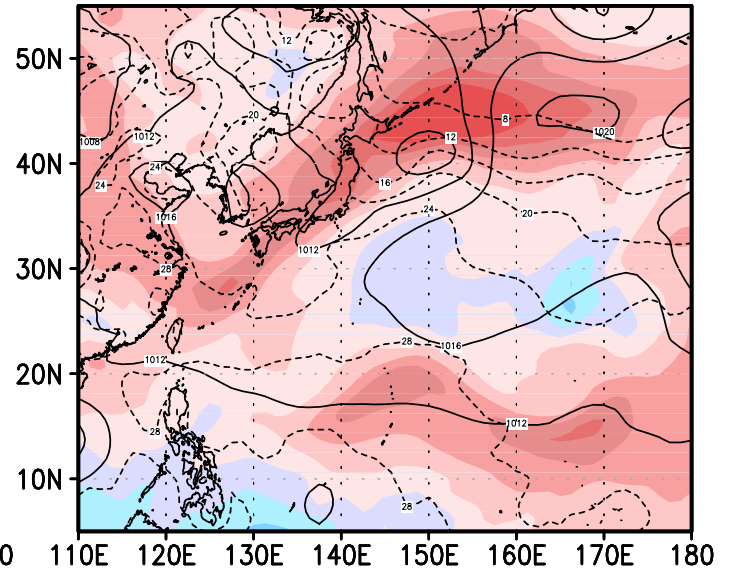

00z12jun2004

12z12jun2004

00z13jun2004

12z13jun2004

00z14jun2004

12z14jun2004

Psurf Tsurf Shear(U200-U850)