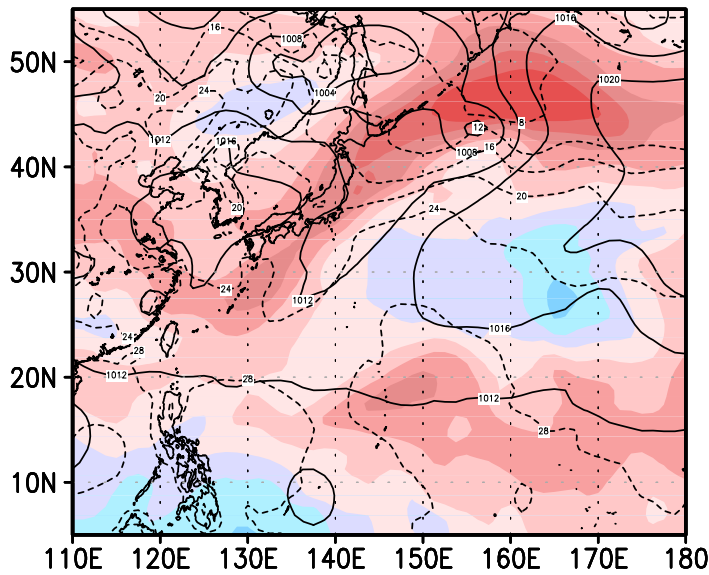

00z11jun2004

12z11jun2004

00z12jun2004

12z12jun2004

00z13jun2004

12z13jun2004

Psurf Tsurf Shear(U200-U850)