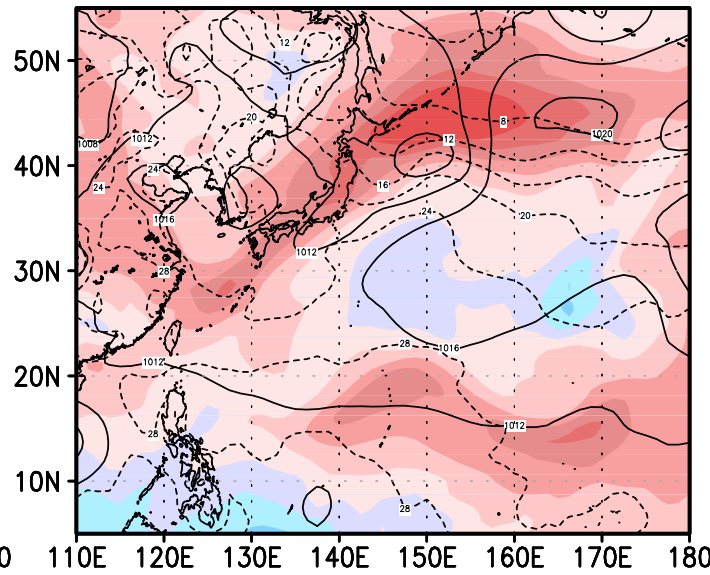

00z11jun2004

12z11jun2004

00z12jun2004

12z12jun2004

00z13jun2004

12z13jun2004

Psurf Tsurf Shear(U200-U850)