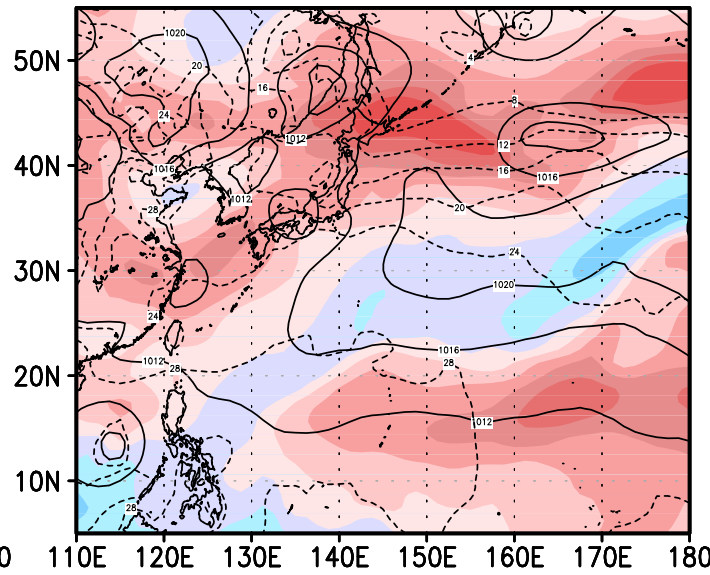

00z11jun2004

12z11jun2004

00z12jun2004

12z12jun2004

00z13jun2004

12z13jun2004

Psurf Tsurf Shear(U200-U850)