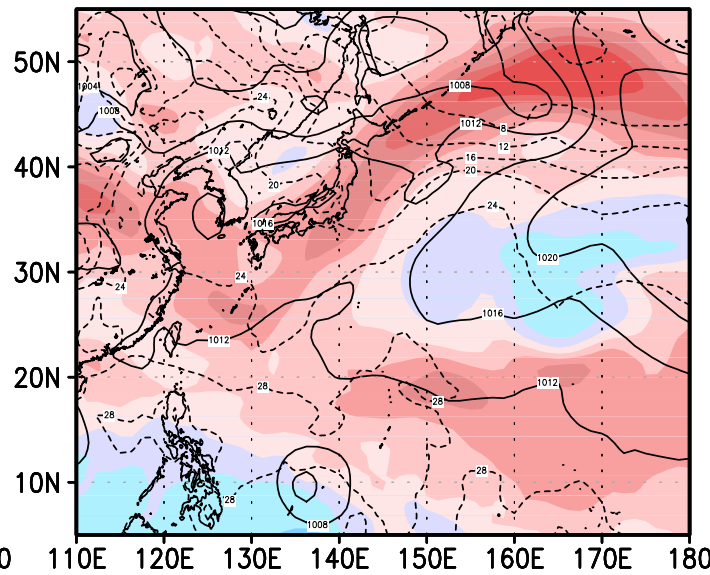

00z11jun2004

12z11jun2004

00z12jun2004

12z12jun2004

00z13jun2004

12z13jun2004

Psurf Tsurf Shear(U200-U850)