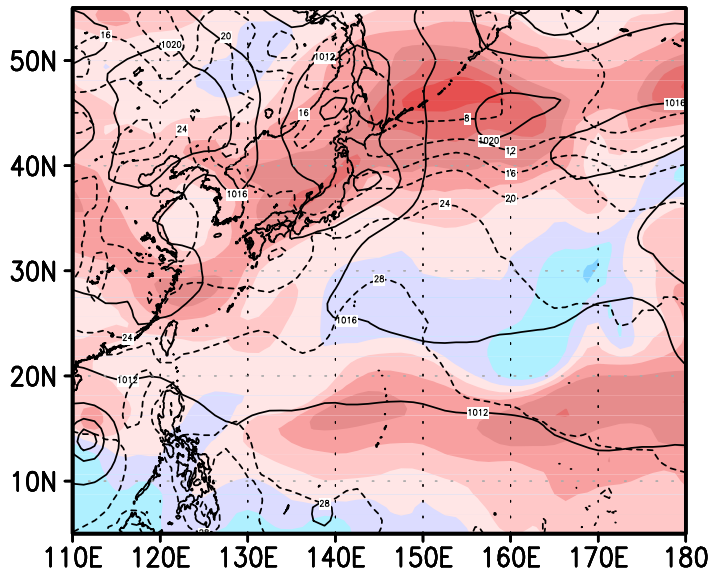

00z11jun2004

12z11jun2004

00z12jun2004

12z12jun2004

00z13jun2004

12z13jun2004

Psurf Tsurf Shear(U200-U850)