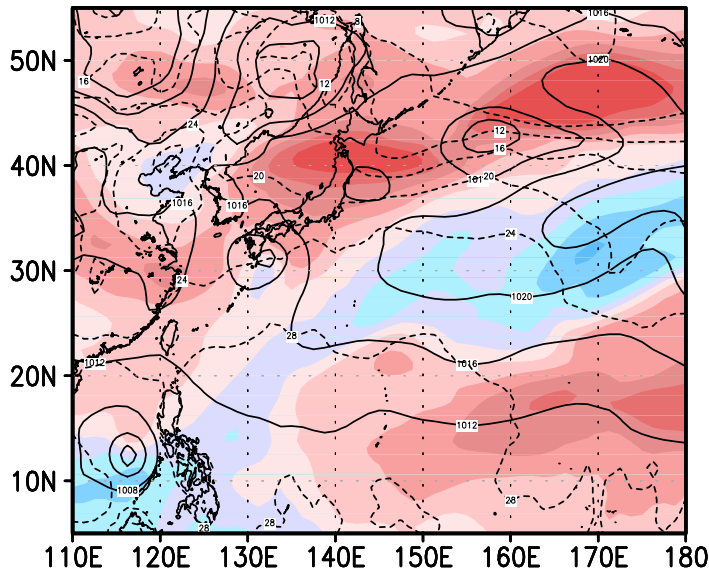

00z11jun2004

12z11jun2004

00z12jun2004

12z12jun2004

00z13jun2004

12z13jun2004

Psurf Tsurf Shear(U200-U850)