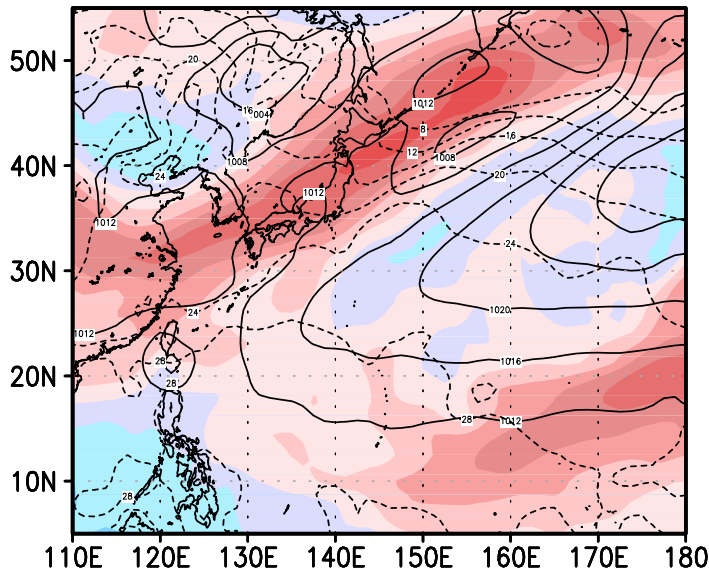

00z08jun2004

12z08jun2004

00z09jun2004

12z09jun2004

00z10jun2004

12z10jun2004

Psurf Tsurf Shear(U200-U850)