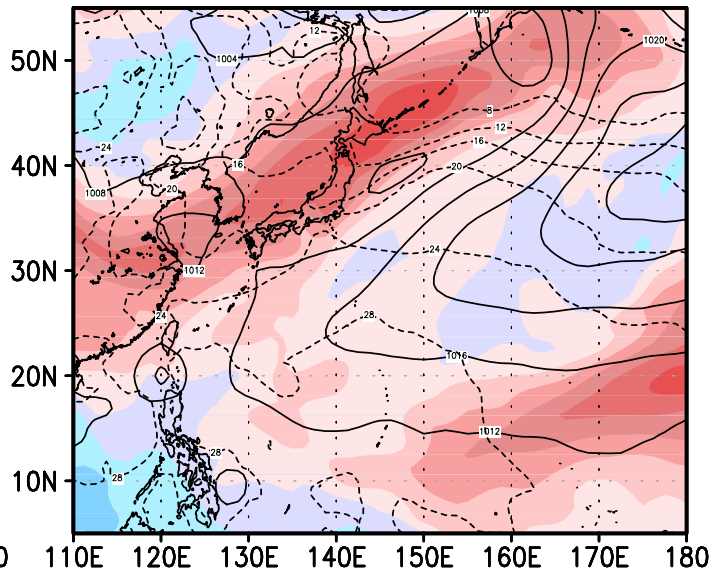

00z08jun2004

12z08jun2004

00z09jun2004

12z09jun2004

00z10jun2004

12z10jun2004

Psurf Tsurf Shear(U200-U850)