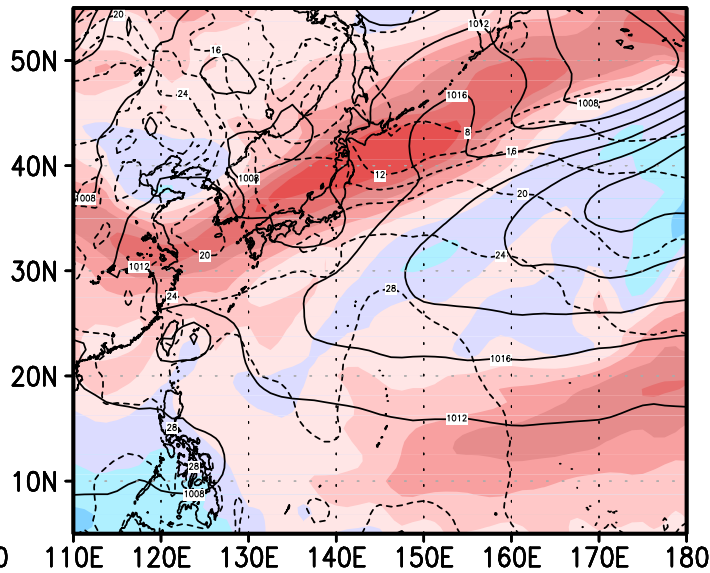

00z08jun2004

12z08jun2004

00z09jun2004

12z09jun2004

00z10jun2004

12z10jun2004

Psurf Tsurf Shear(U200-U850)