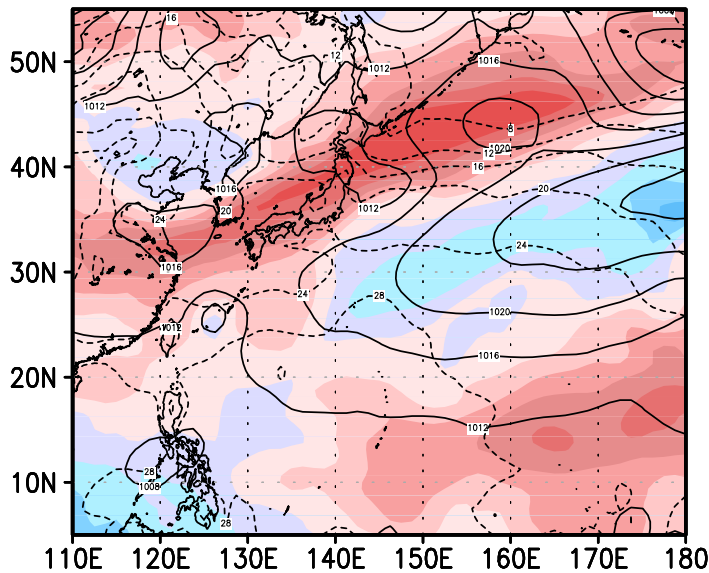

00z08jun2004

12z08jun2004

00z09jun2004

12z09jun2004

00z10jun2004

12z10jun2004

Psurf Tsurf Shear(U200-U850)