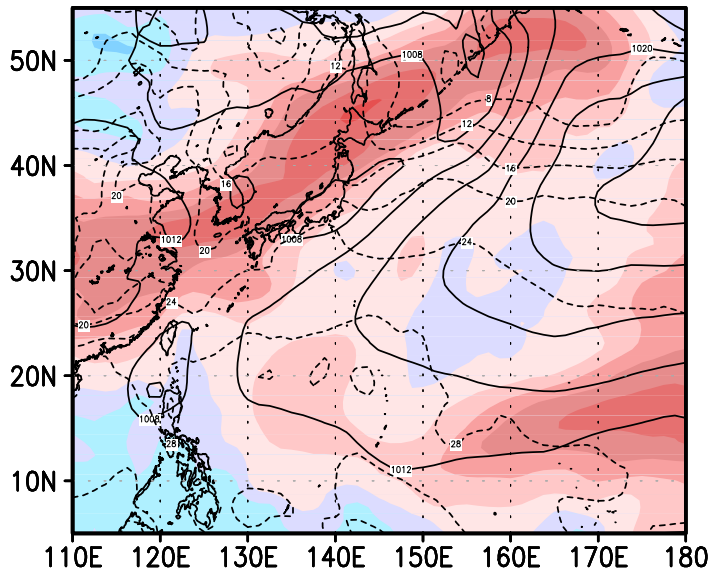

00z08jun2004

12z08jun2004

00z09jun2004

12z09jun2004

00z10jun2004

12z10jun2004

Psurf Tsurf Shear(U200-U850)