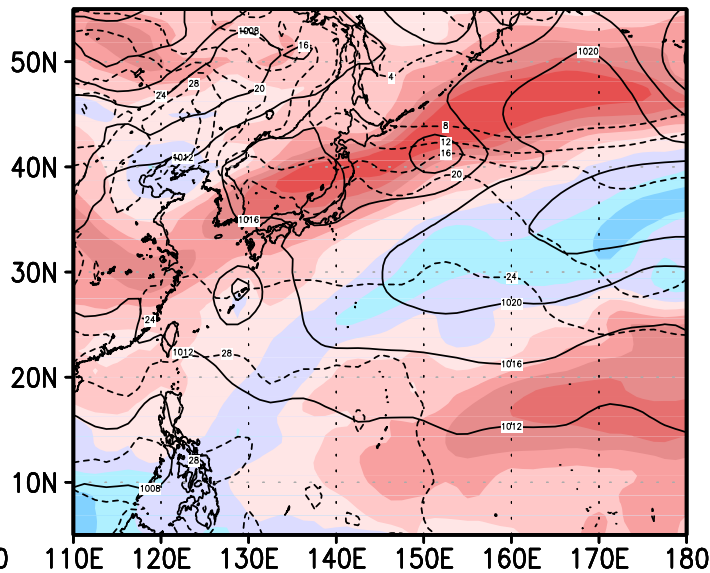

00z08jun2004

12z08jun2004

00z09jun2004

12z09jun2004

00z10jun2004

12z10jun2004

Psurf Tsurf Shear(U200-U850)